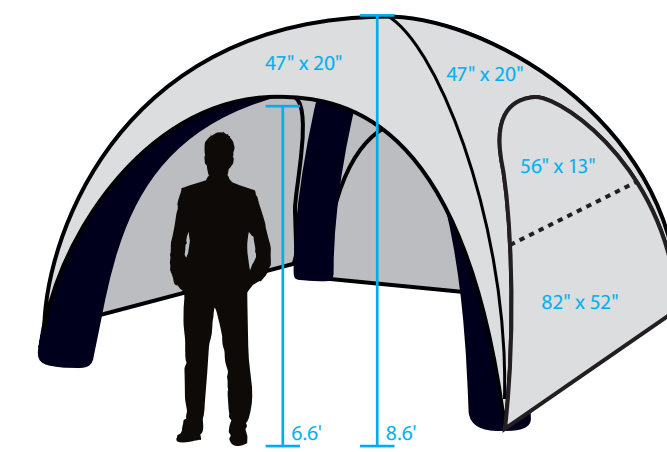

11ft. x 11ft. Inflatable Tent @ 10%

Maximum Imprint Areas:

Peak: 47" x 20"

Top Wall: 56" x 13"

Bottom Wall: 82" x 52"

Front Exterior