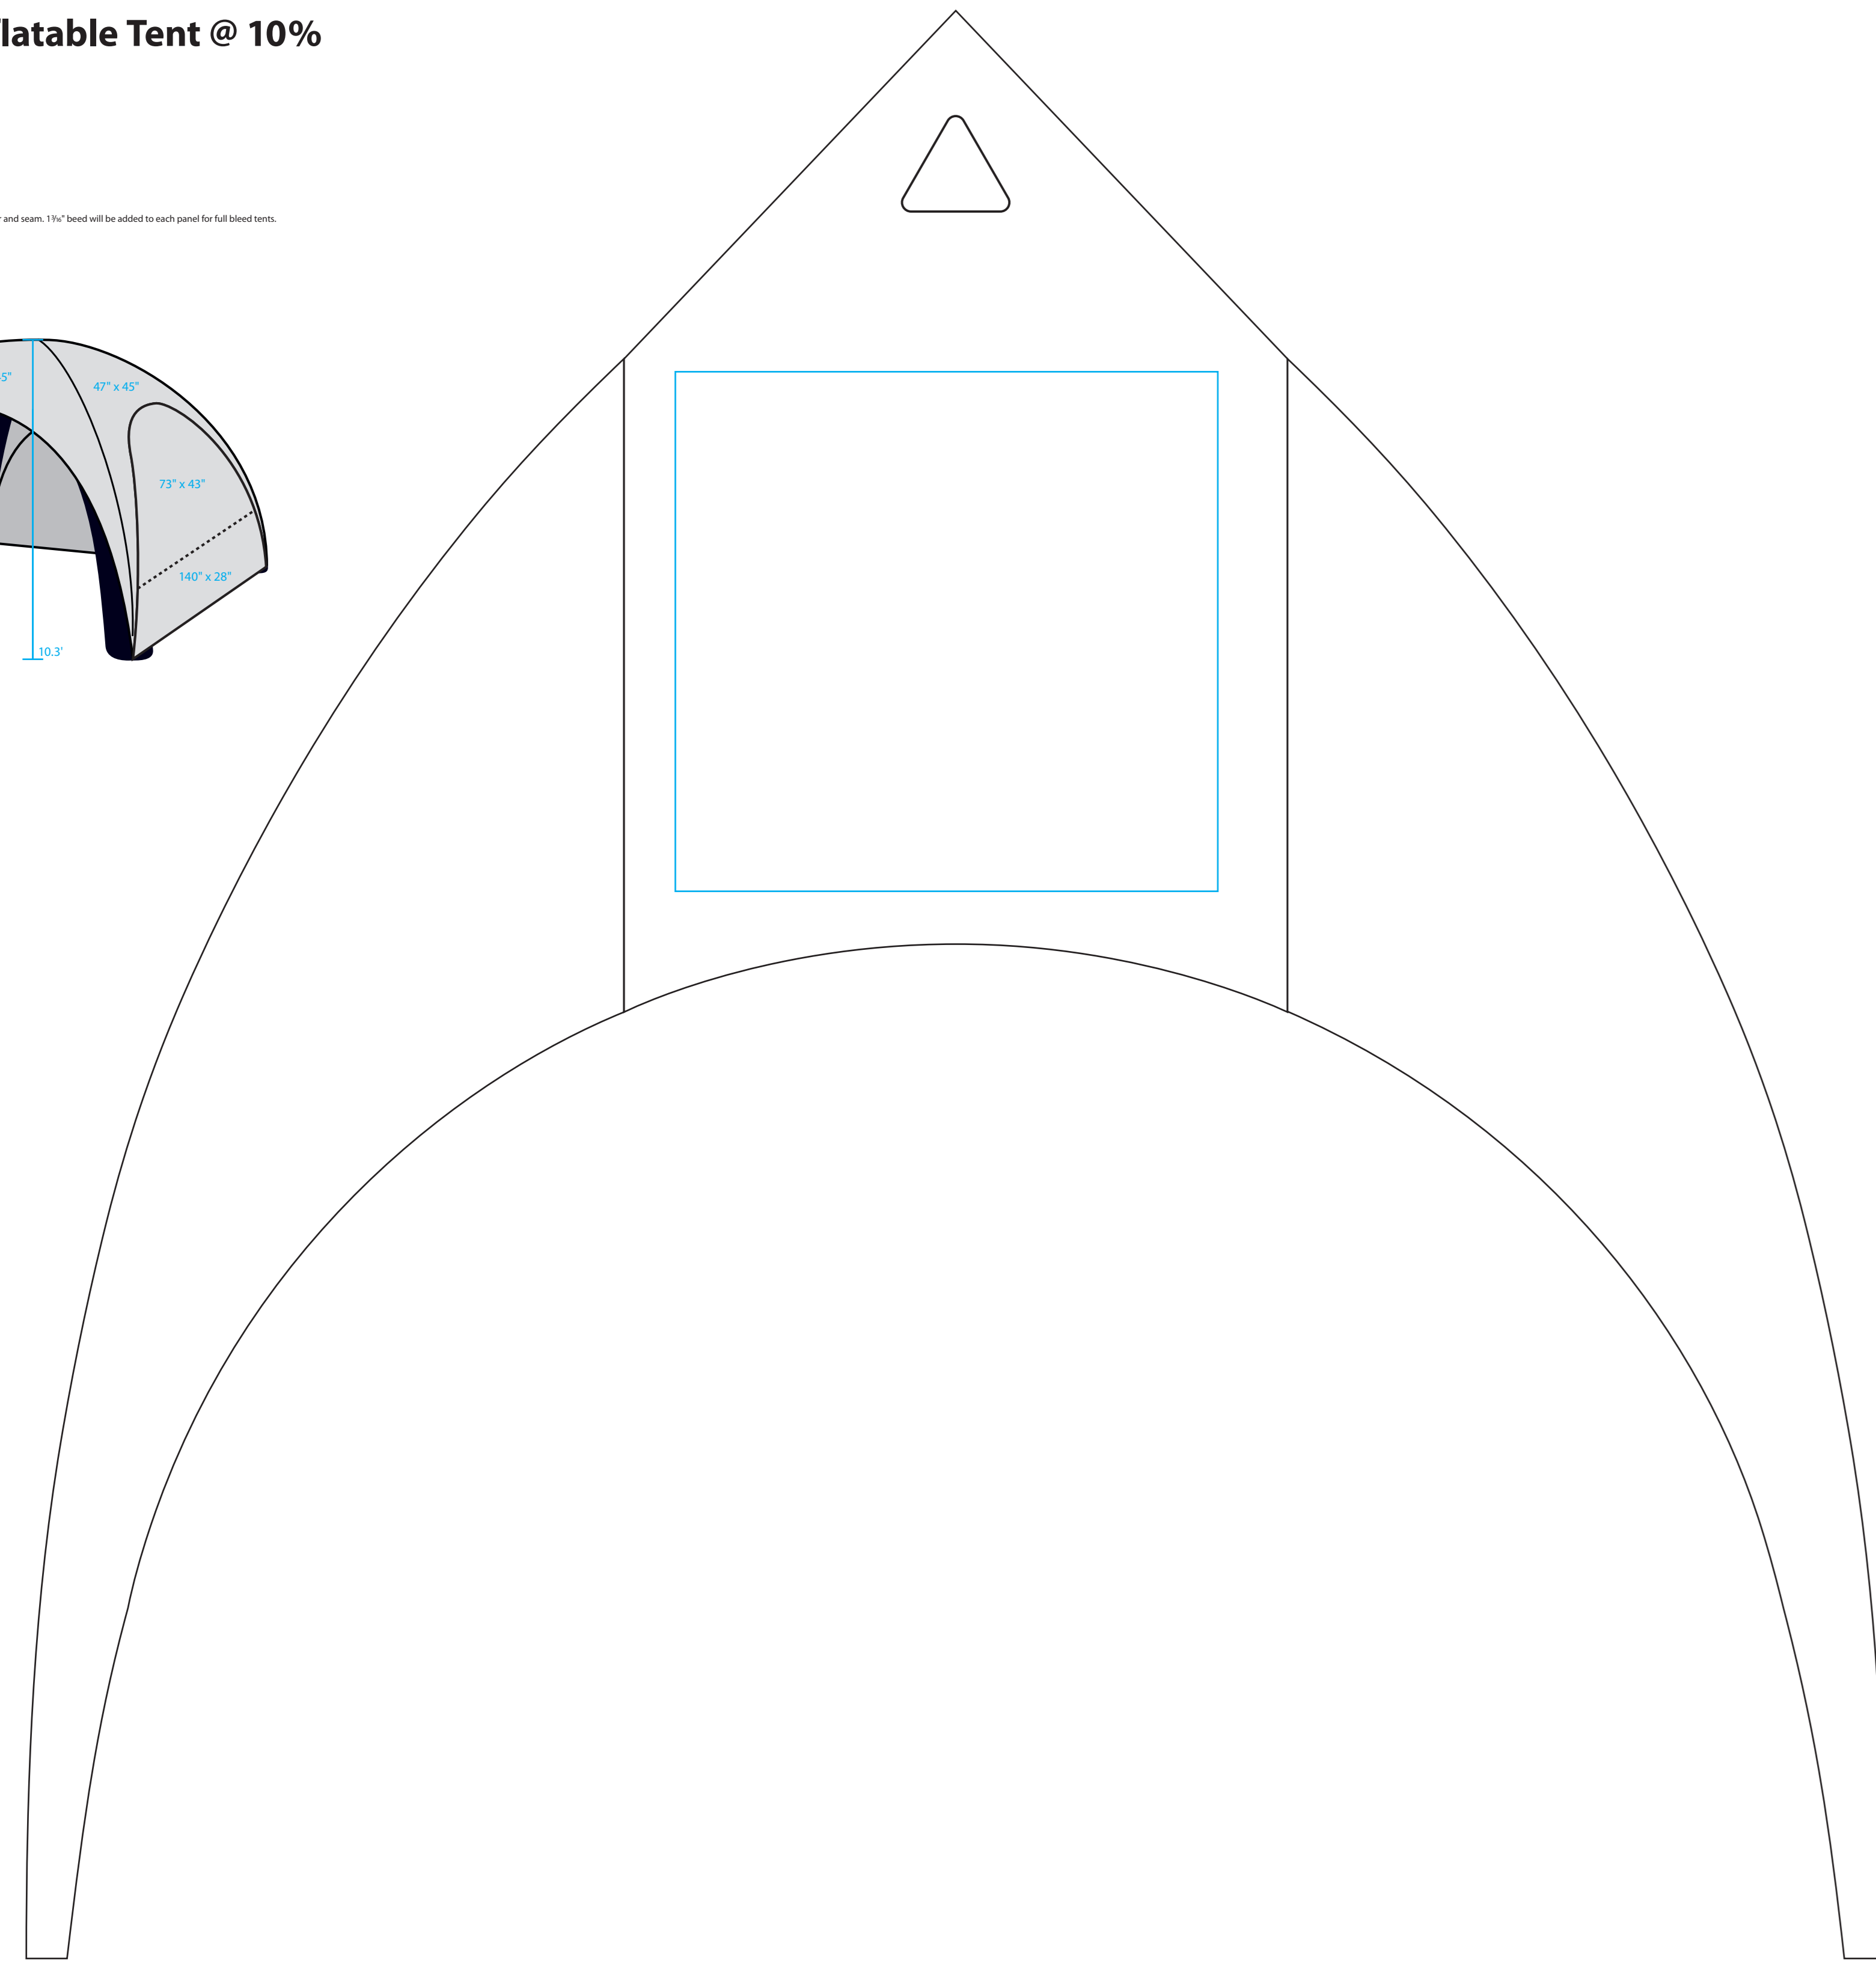

15ft. x 15ft. Inflatable Tent @ 10%

Front Exterior