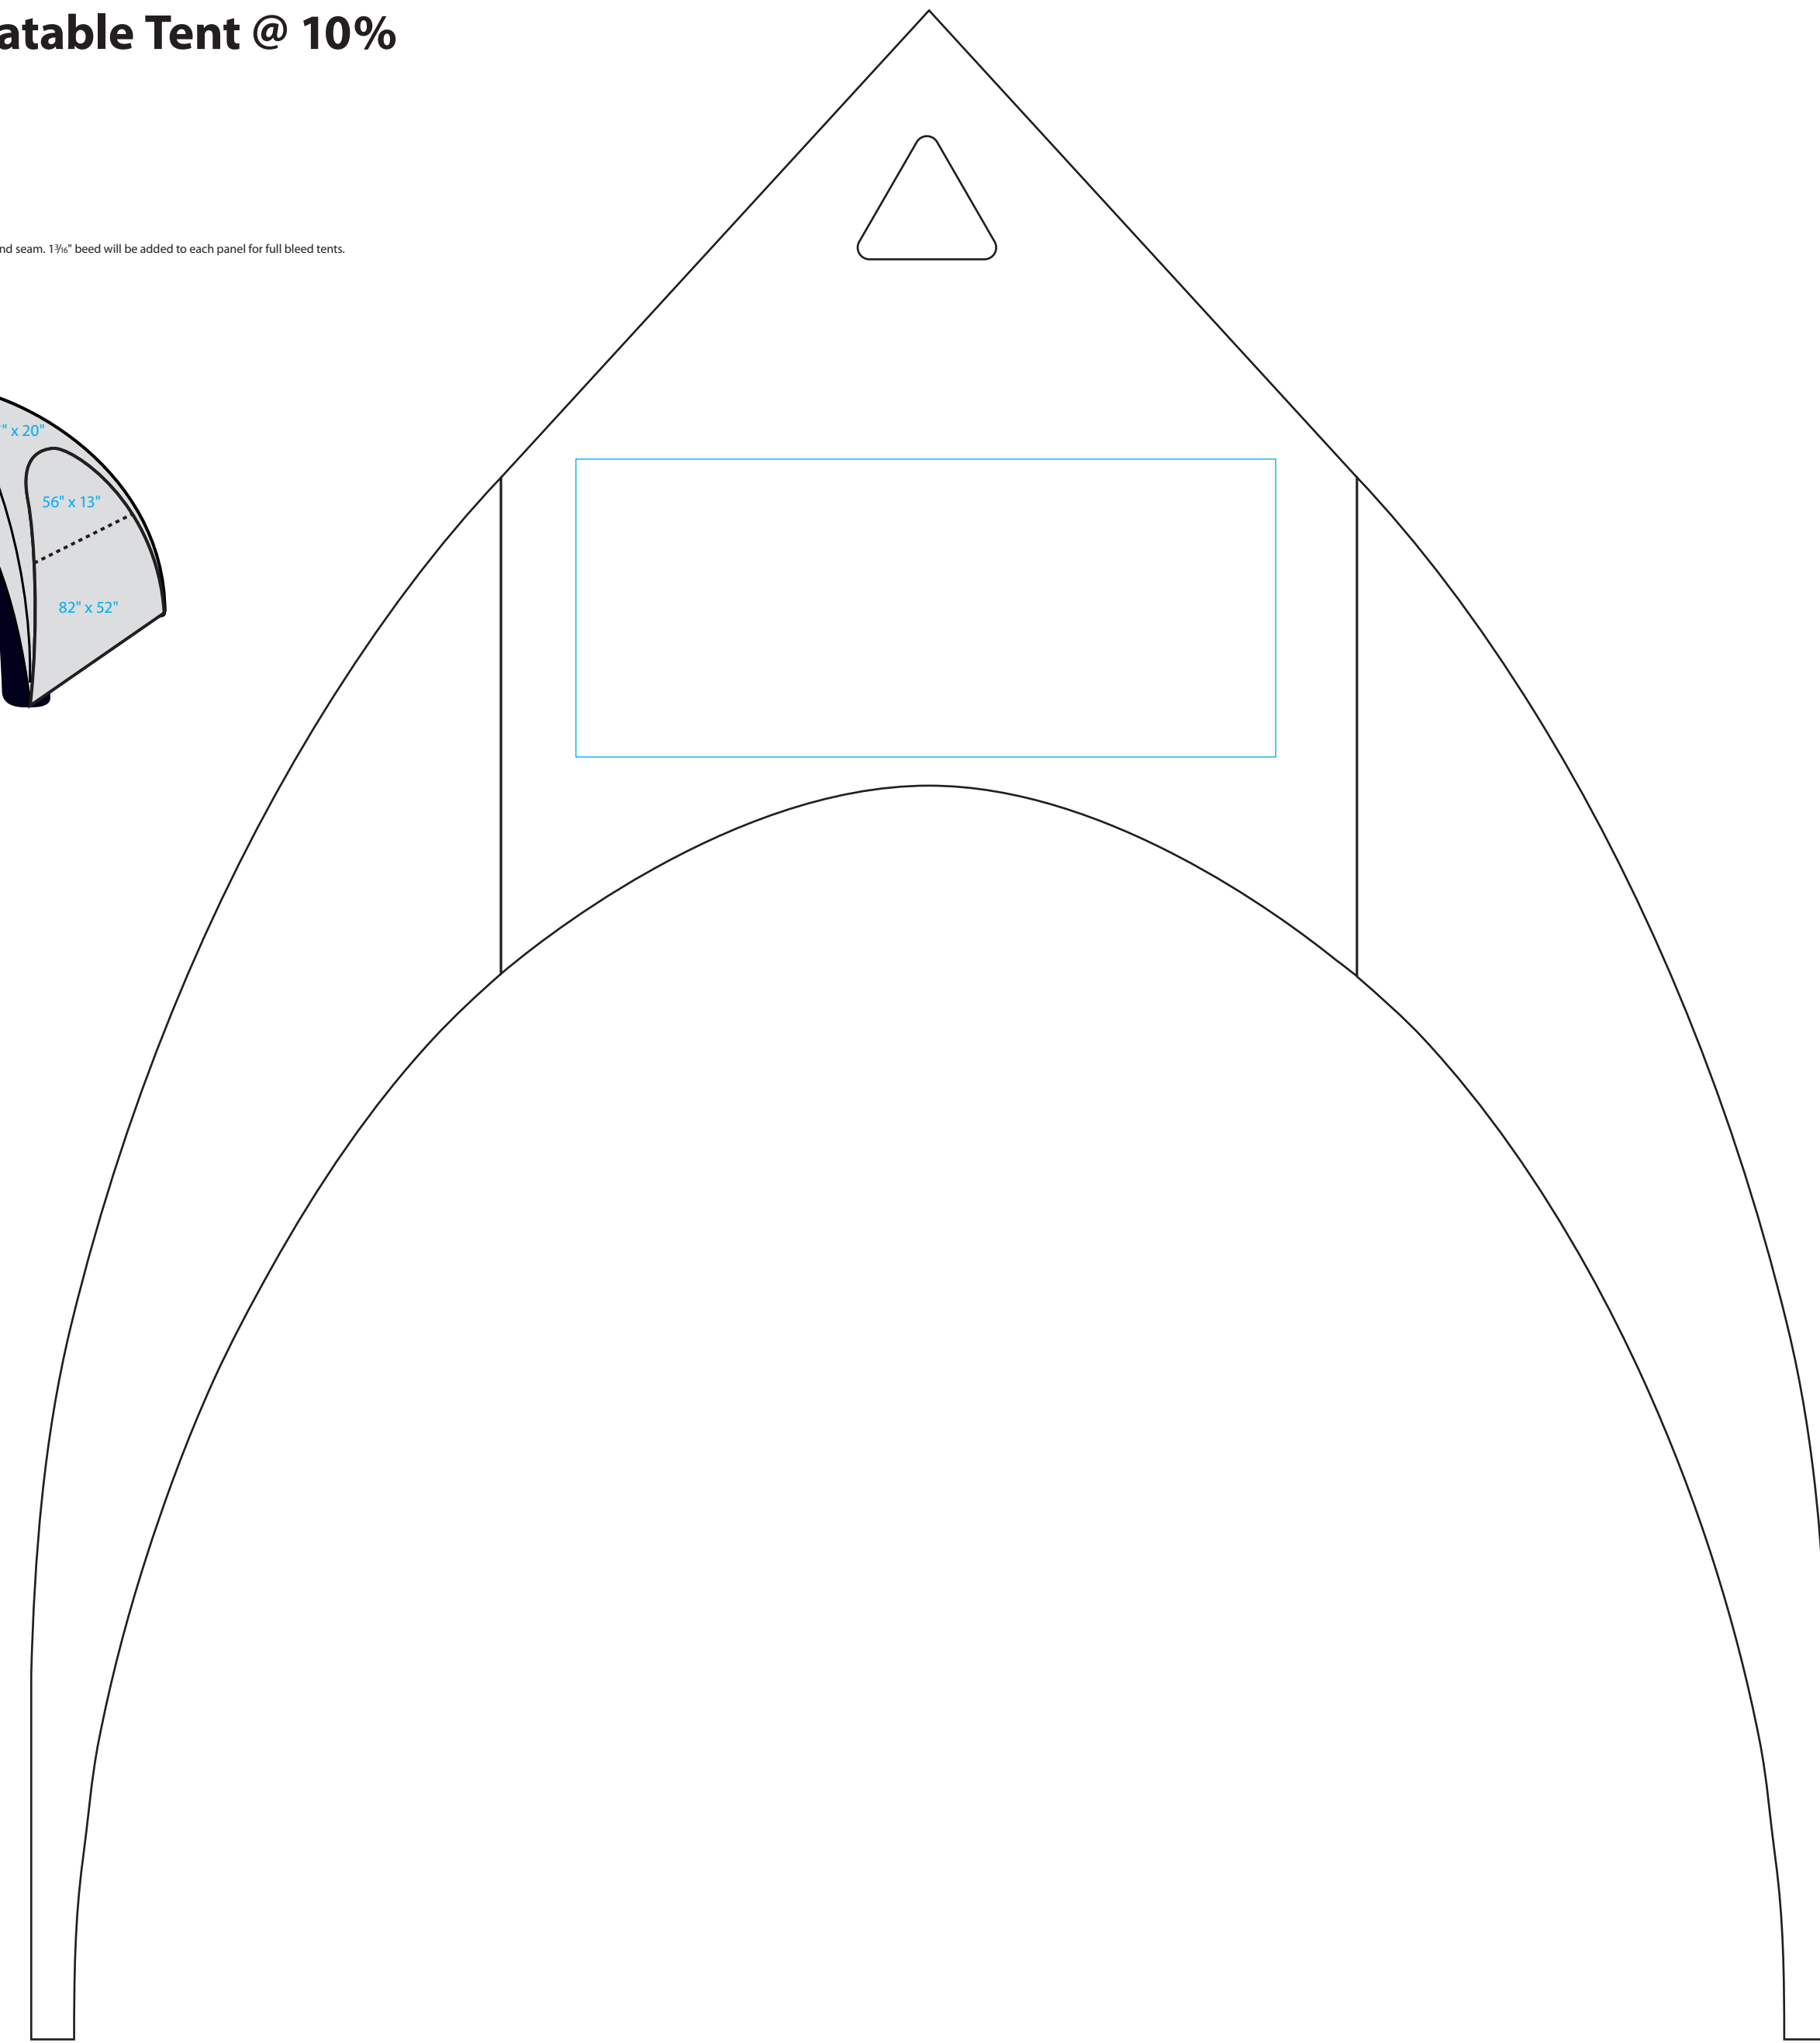

11ft. x 11ft. Inflatable Tent @ 10%

Maximum Imprint Areas:

Peak: 47" x 20"

Top Wall: 56" x 13"

Bottom Wall: 82" x 52"

Front Exterior