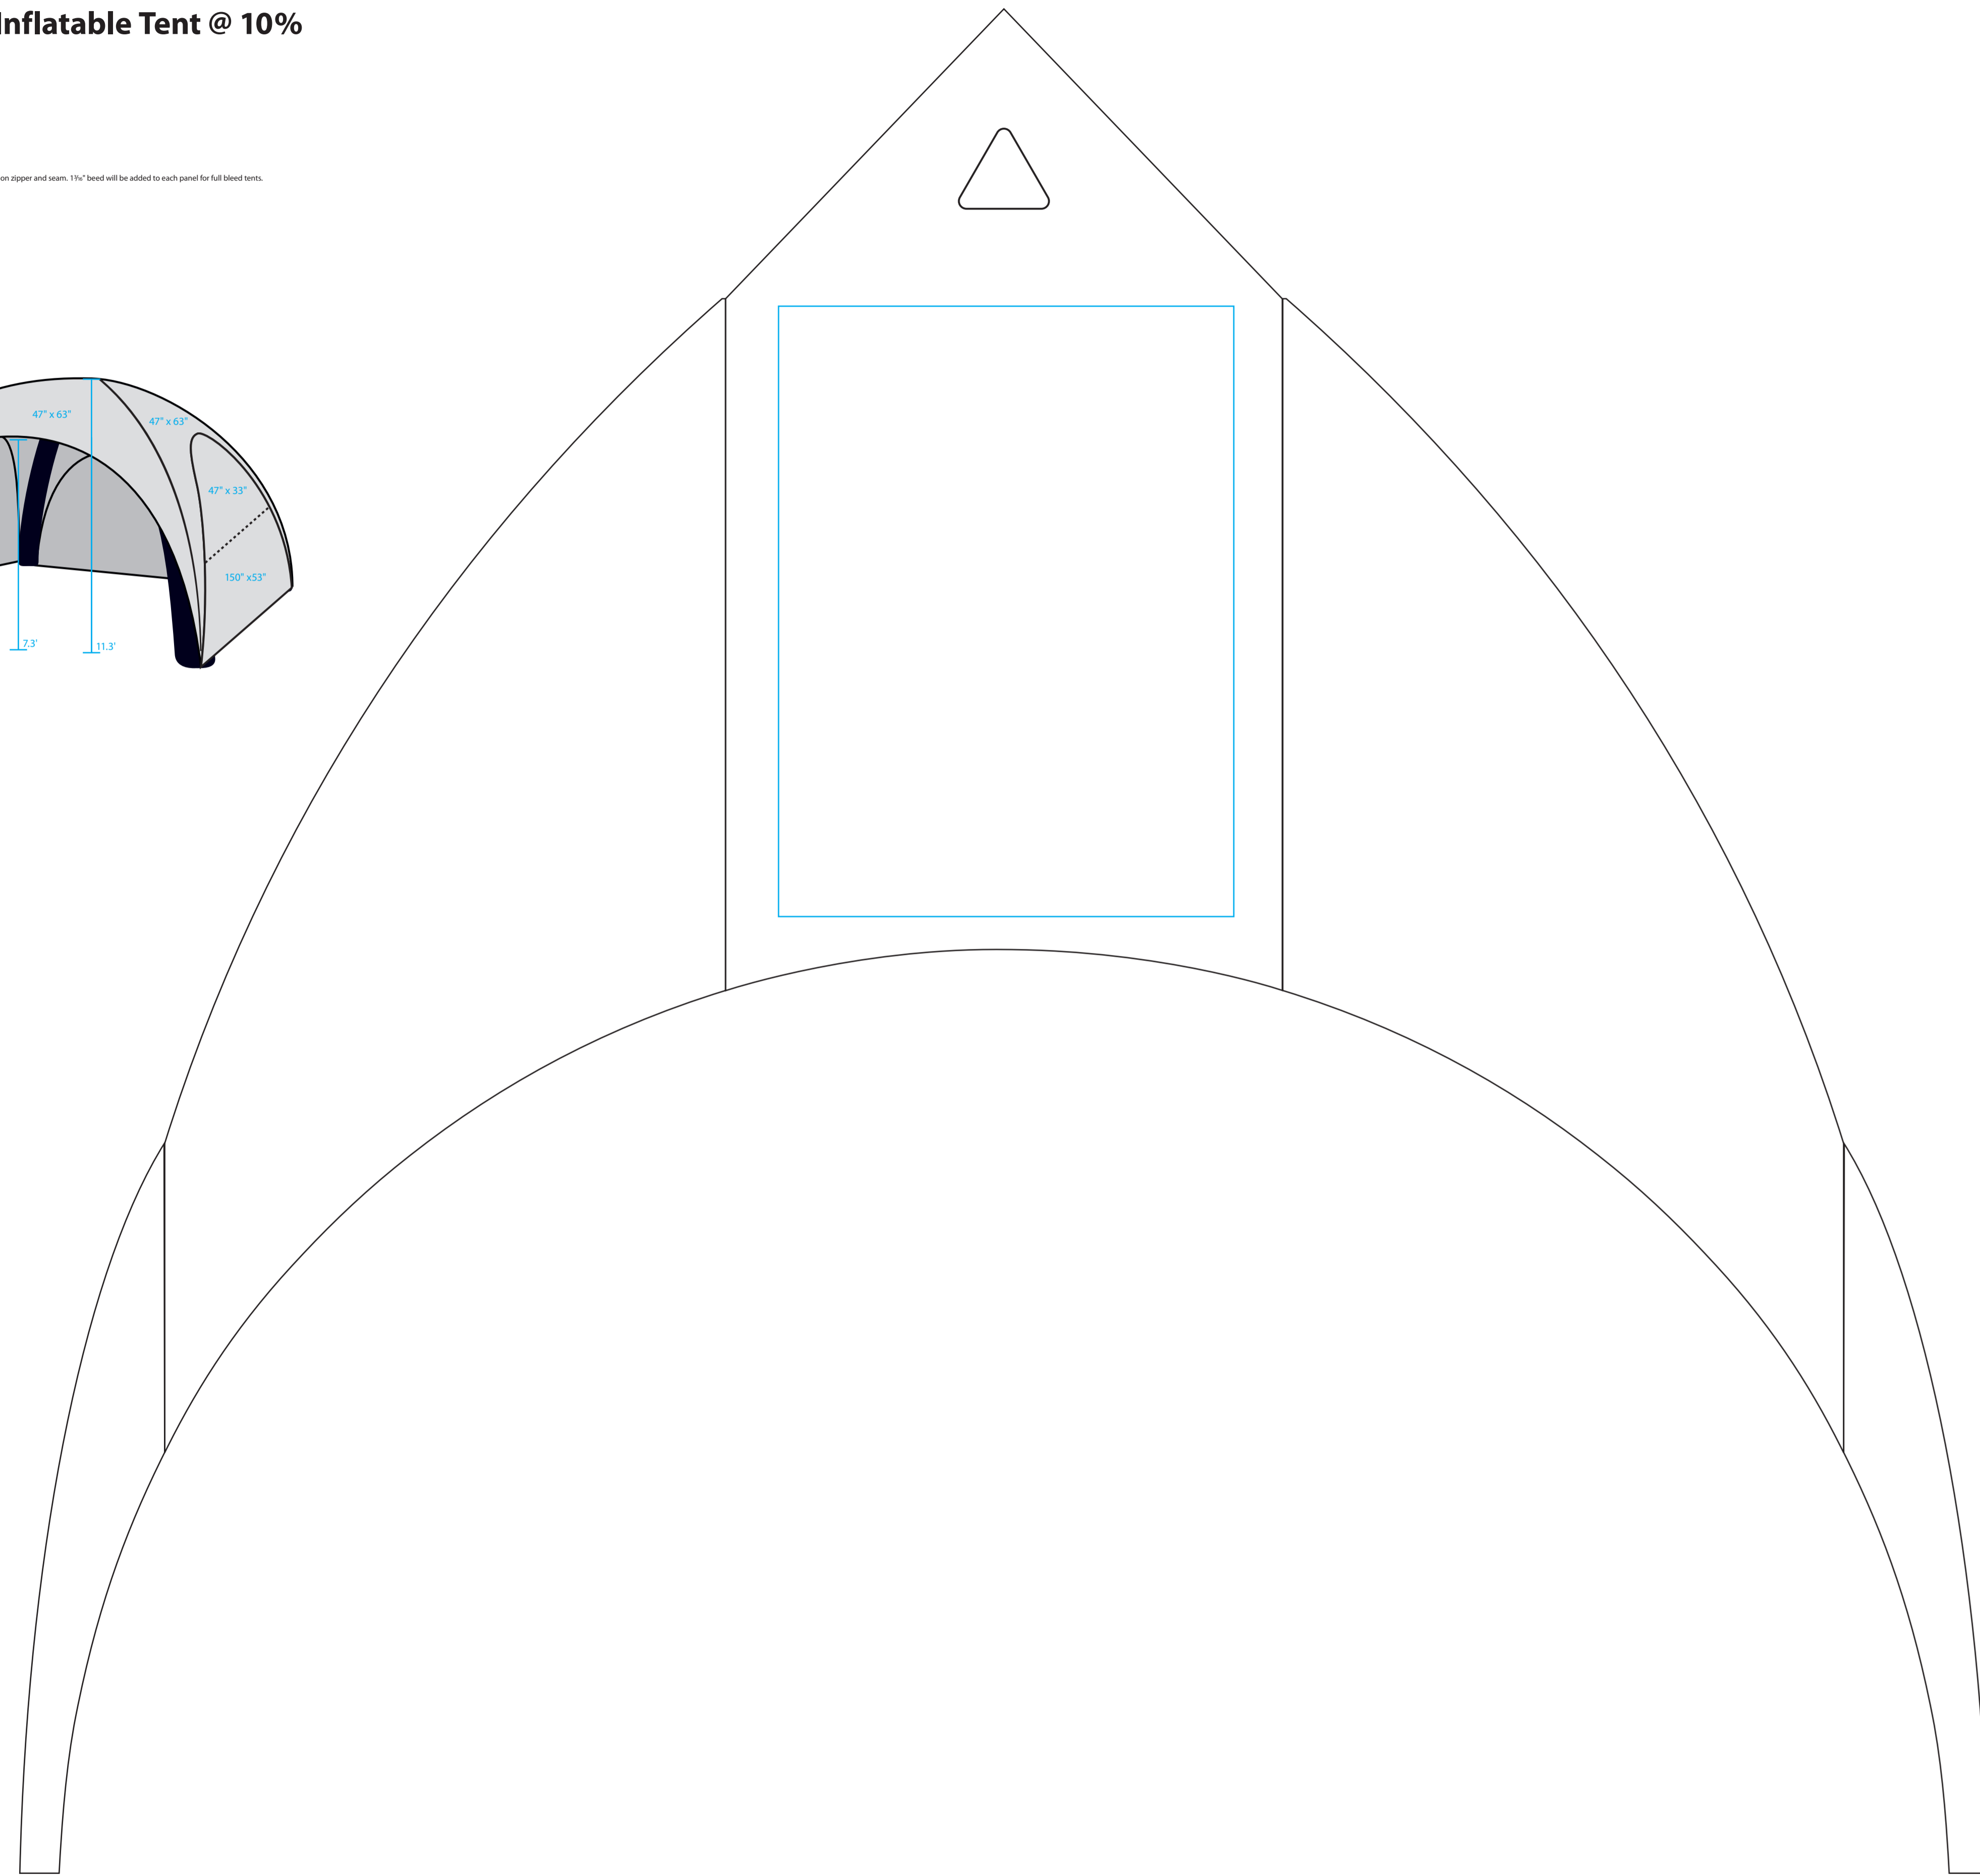

18ft. x 18ft. Inflatable Tent @ 10%

Front Exterior