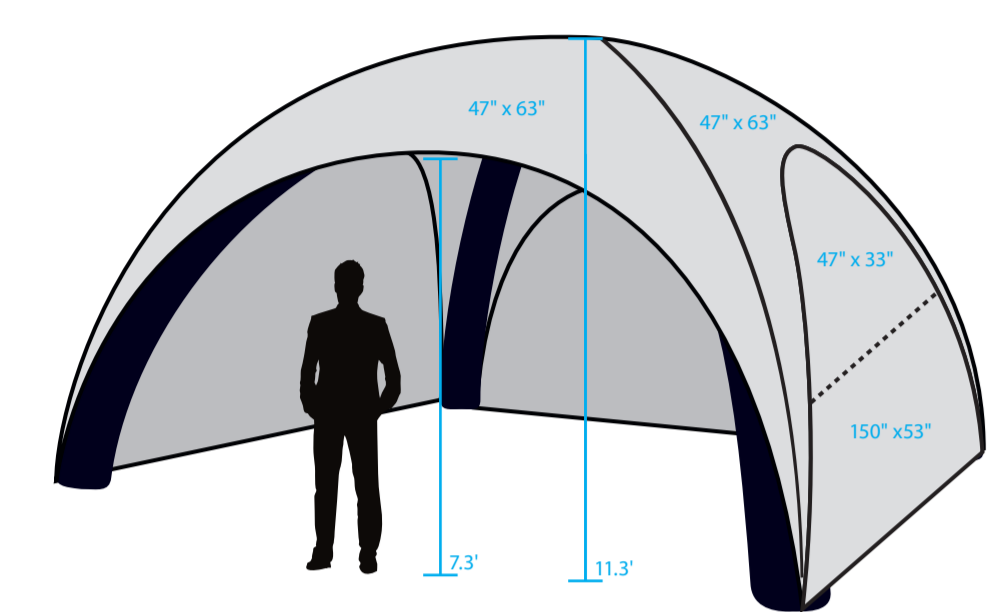

18ft. x 18ft. Inflatable Tent @ 10%

Front Exterior