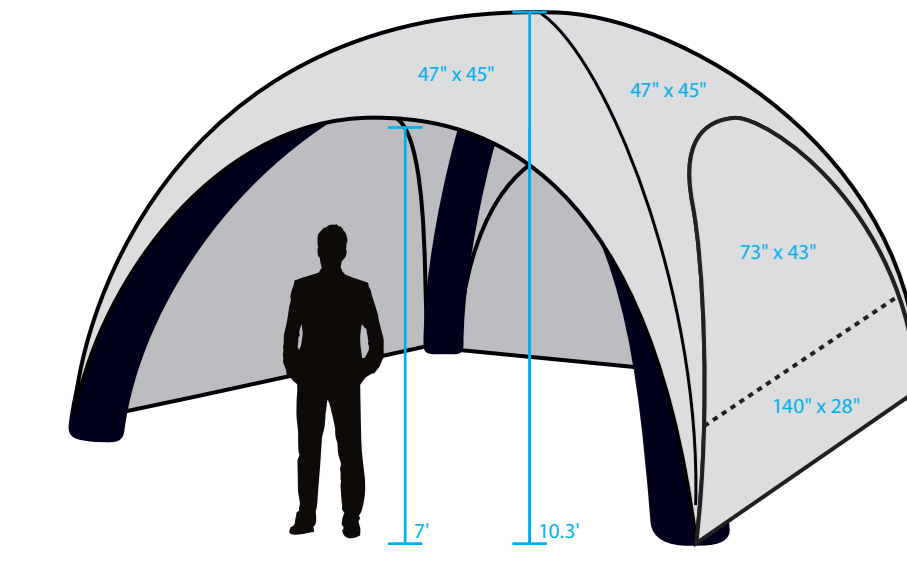

15ft. x 15ft. Inflatable Tent @ 10%

Front Exterior