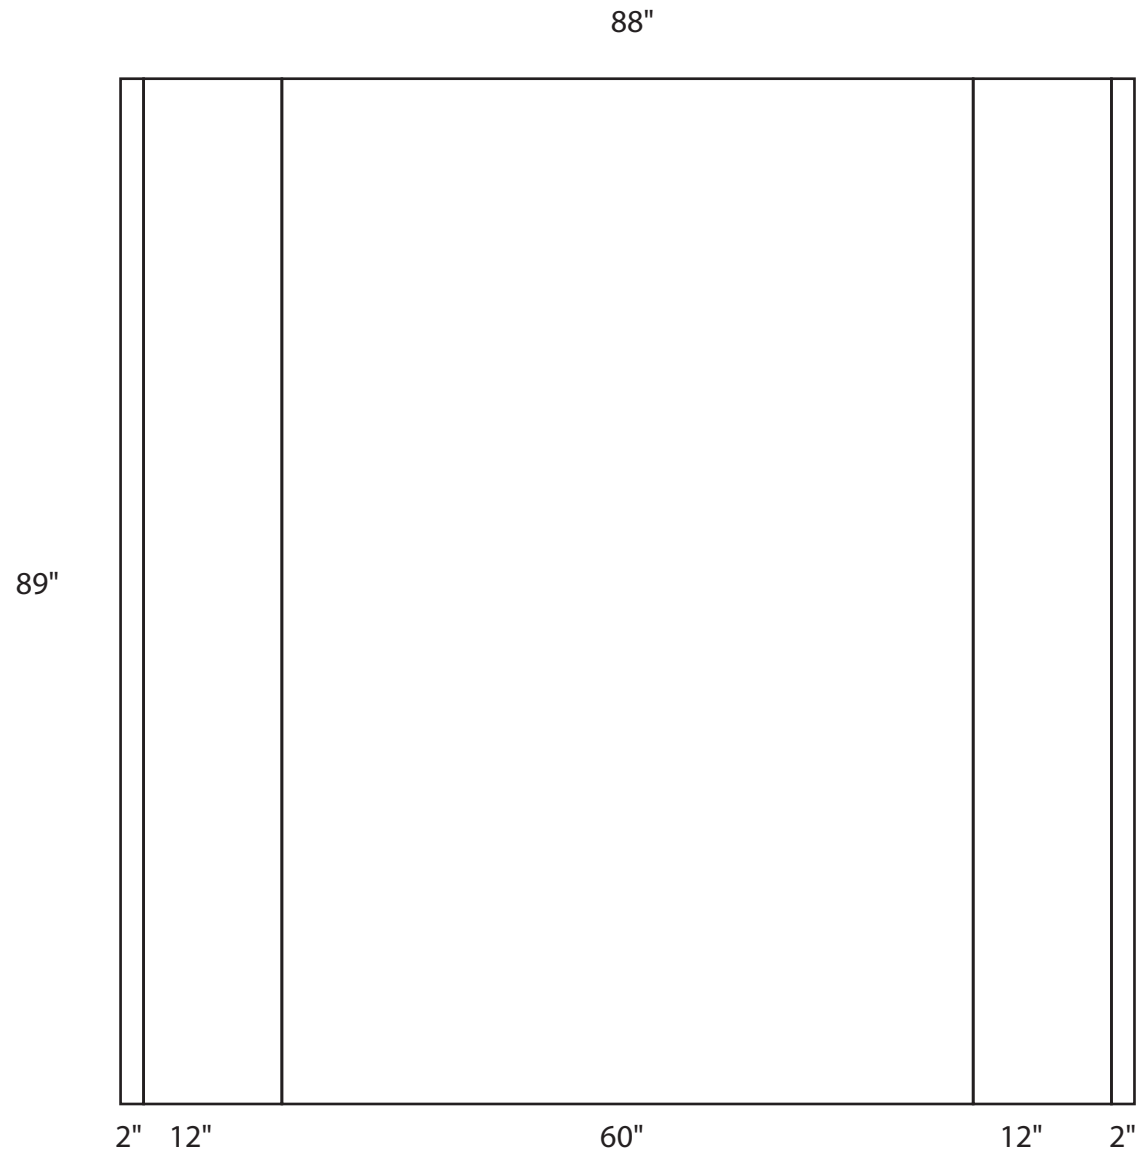

Pop Up Wall 5 ft.

@6%

Colors:

Colors may vary slightly from finished material

Pop Up Wall 7.5 ft.

@6%

Colors:
Colors may vary slightly from finished material

Pop Up Wall 10 ft.

@6%

Colors:
Colors may vary slightly from finished material

146.5"

89"