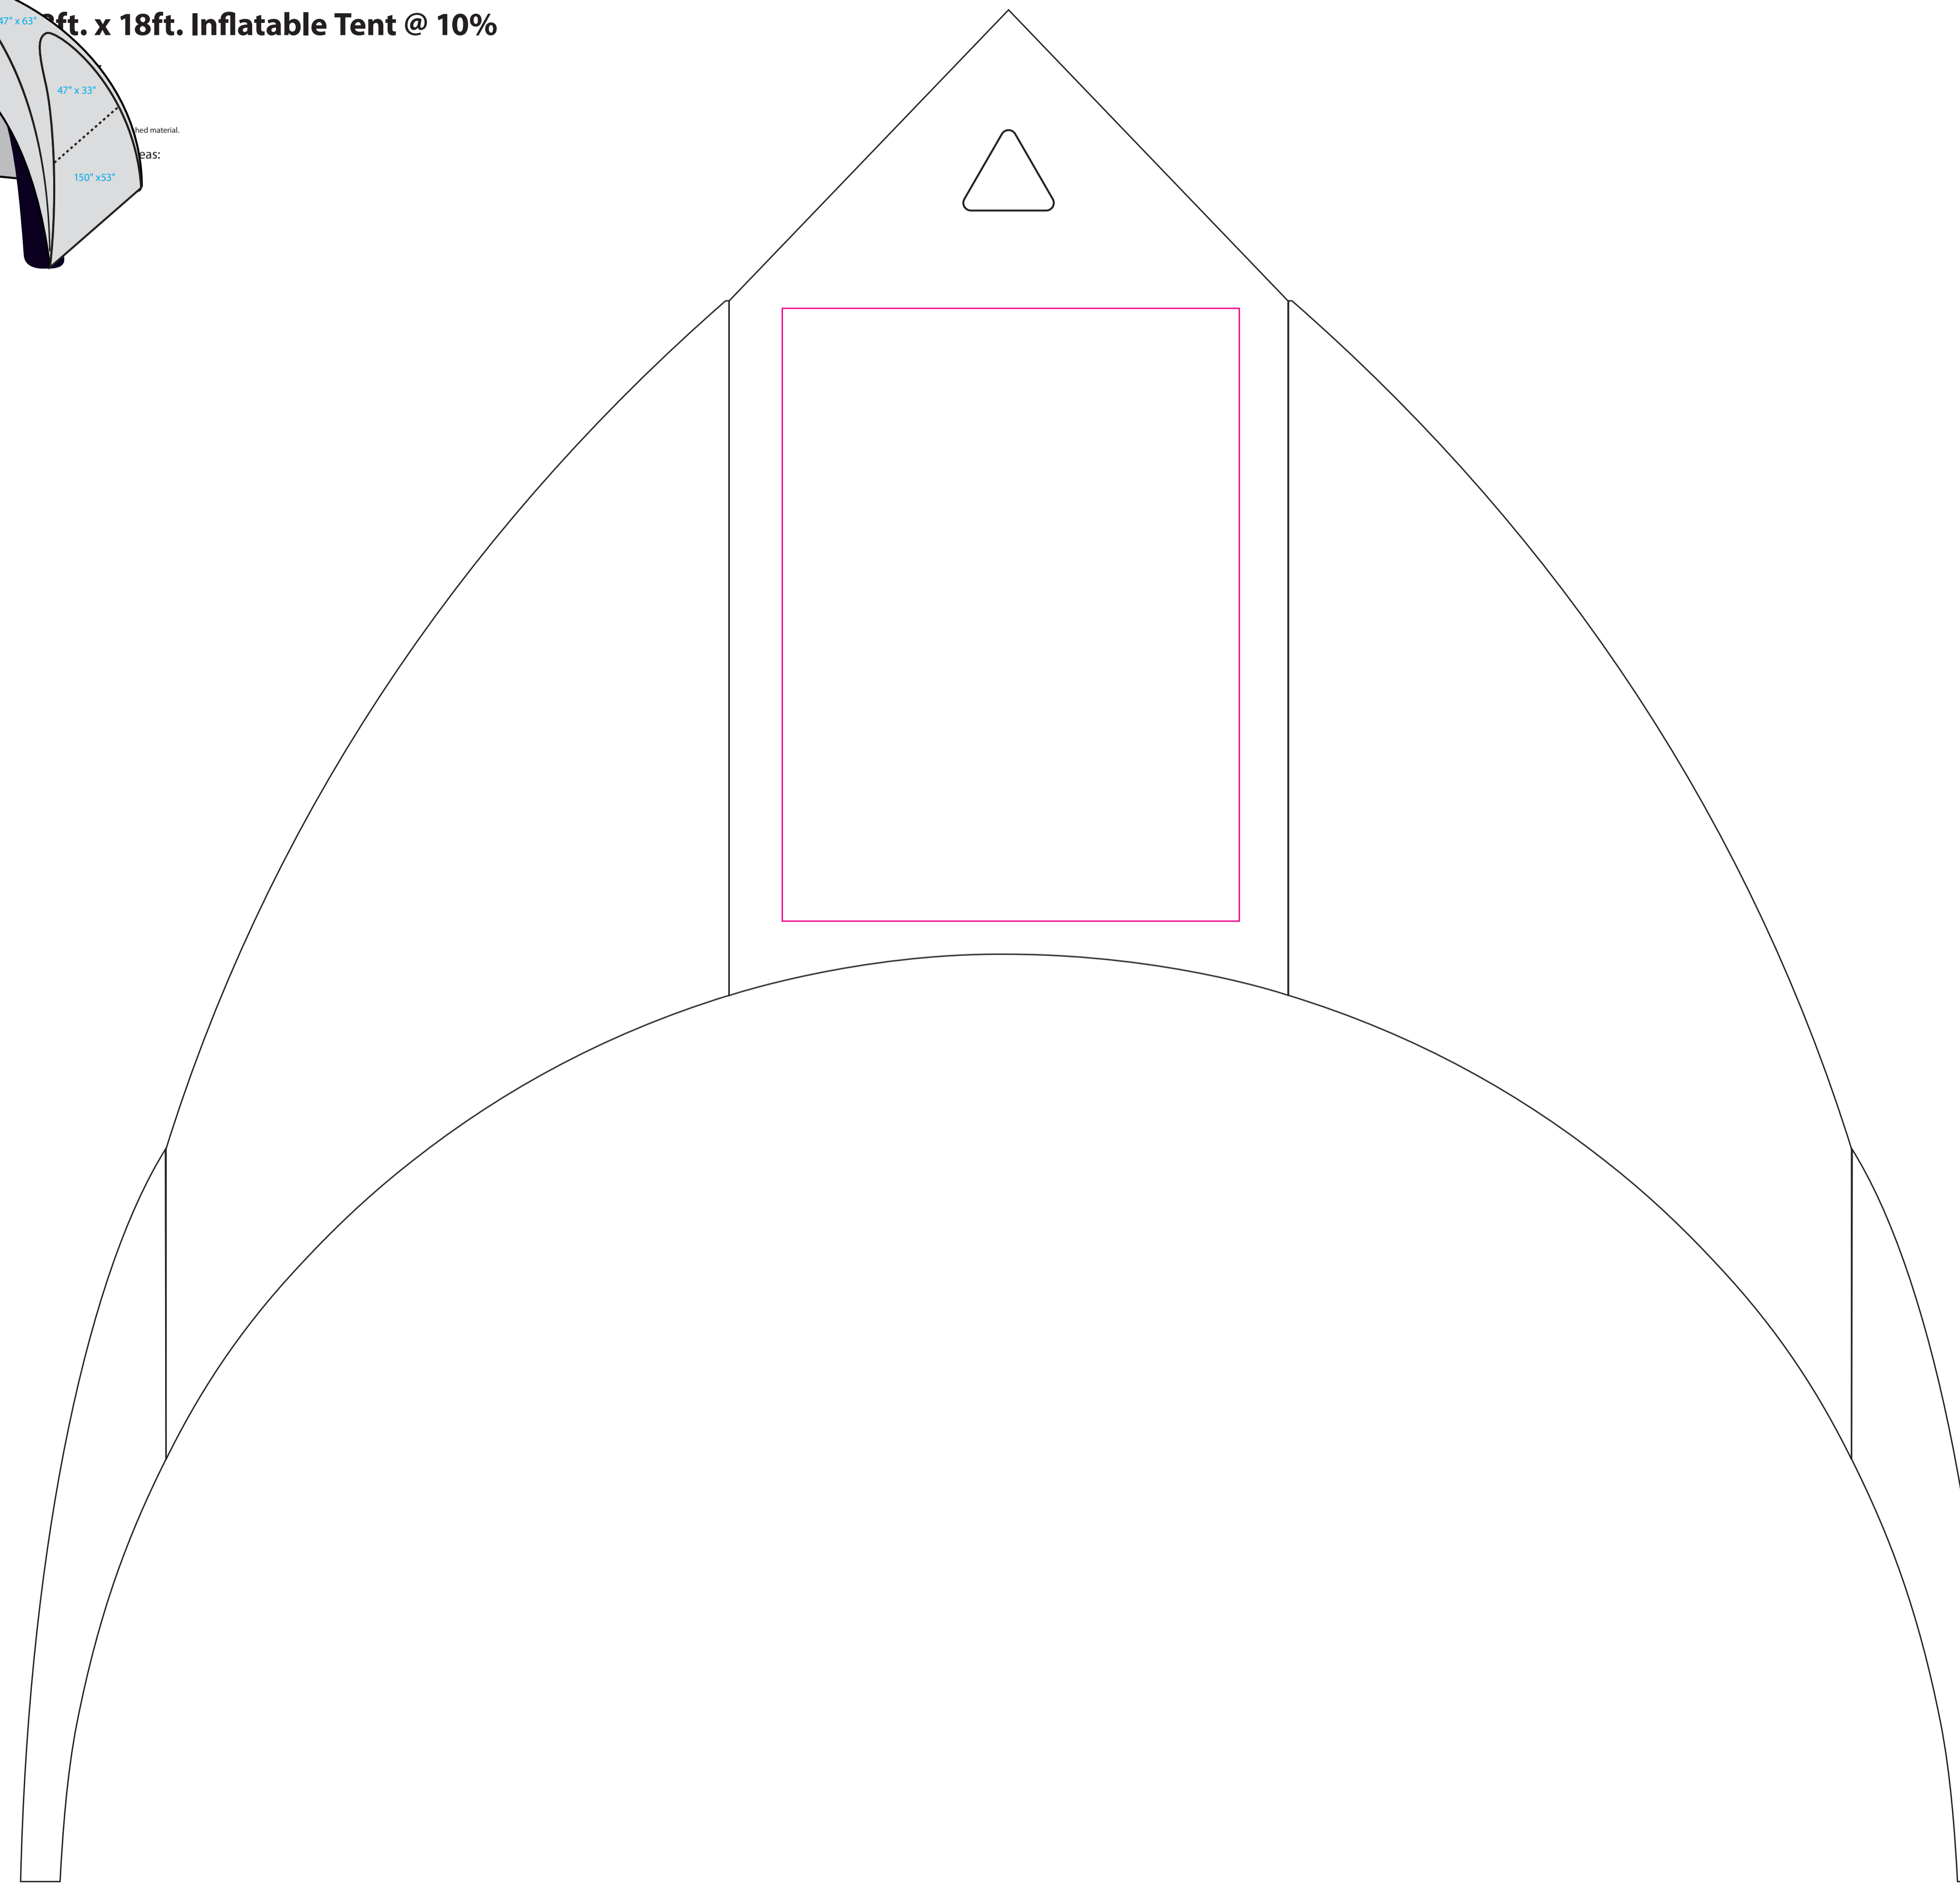

18ft. x 18ft. Inflatable Tent @ 10%