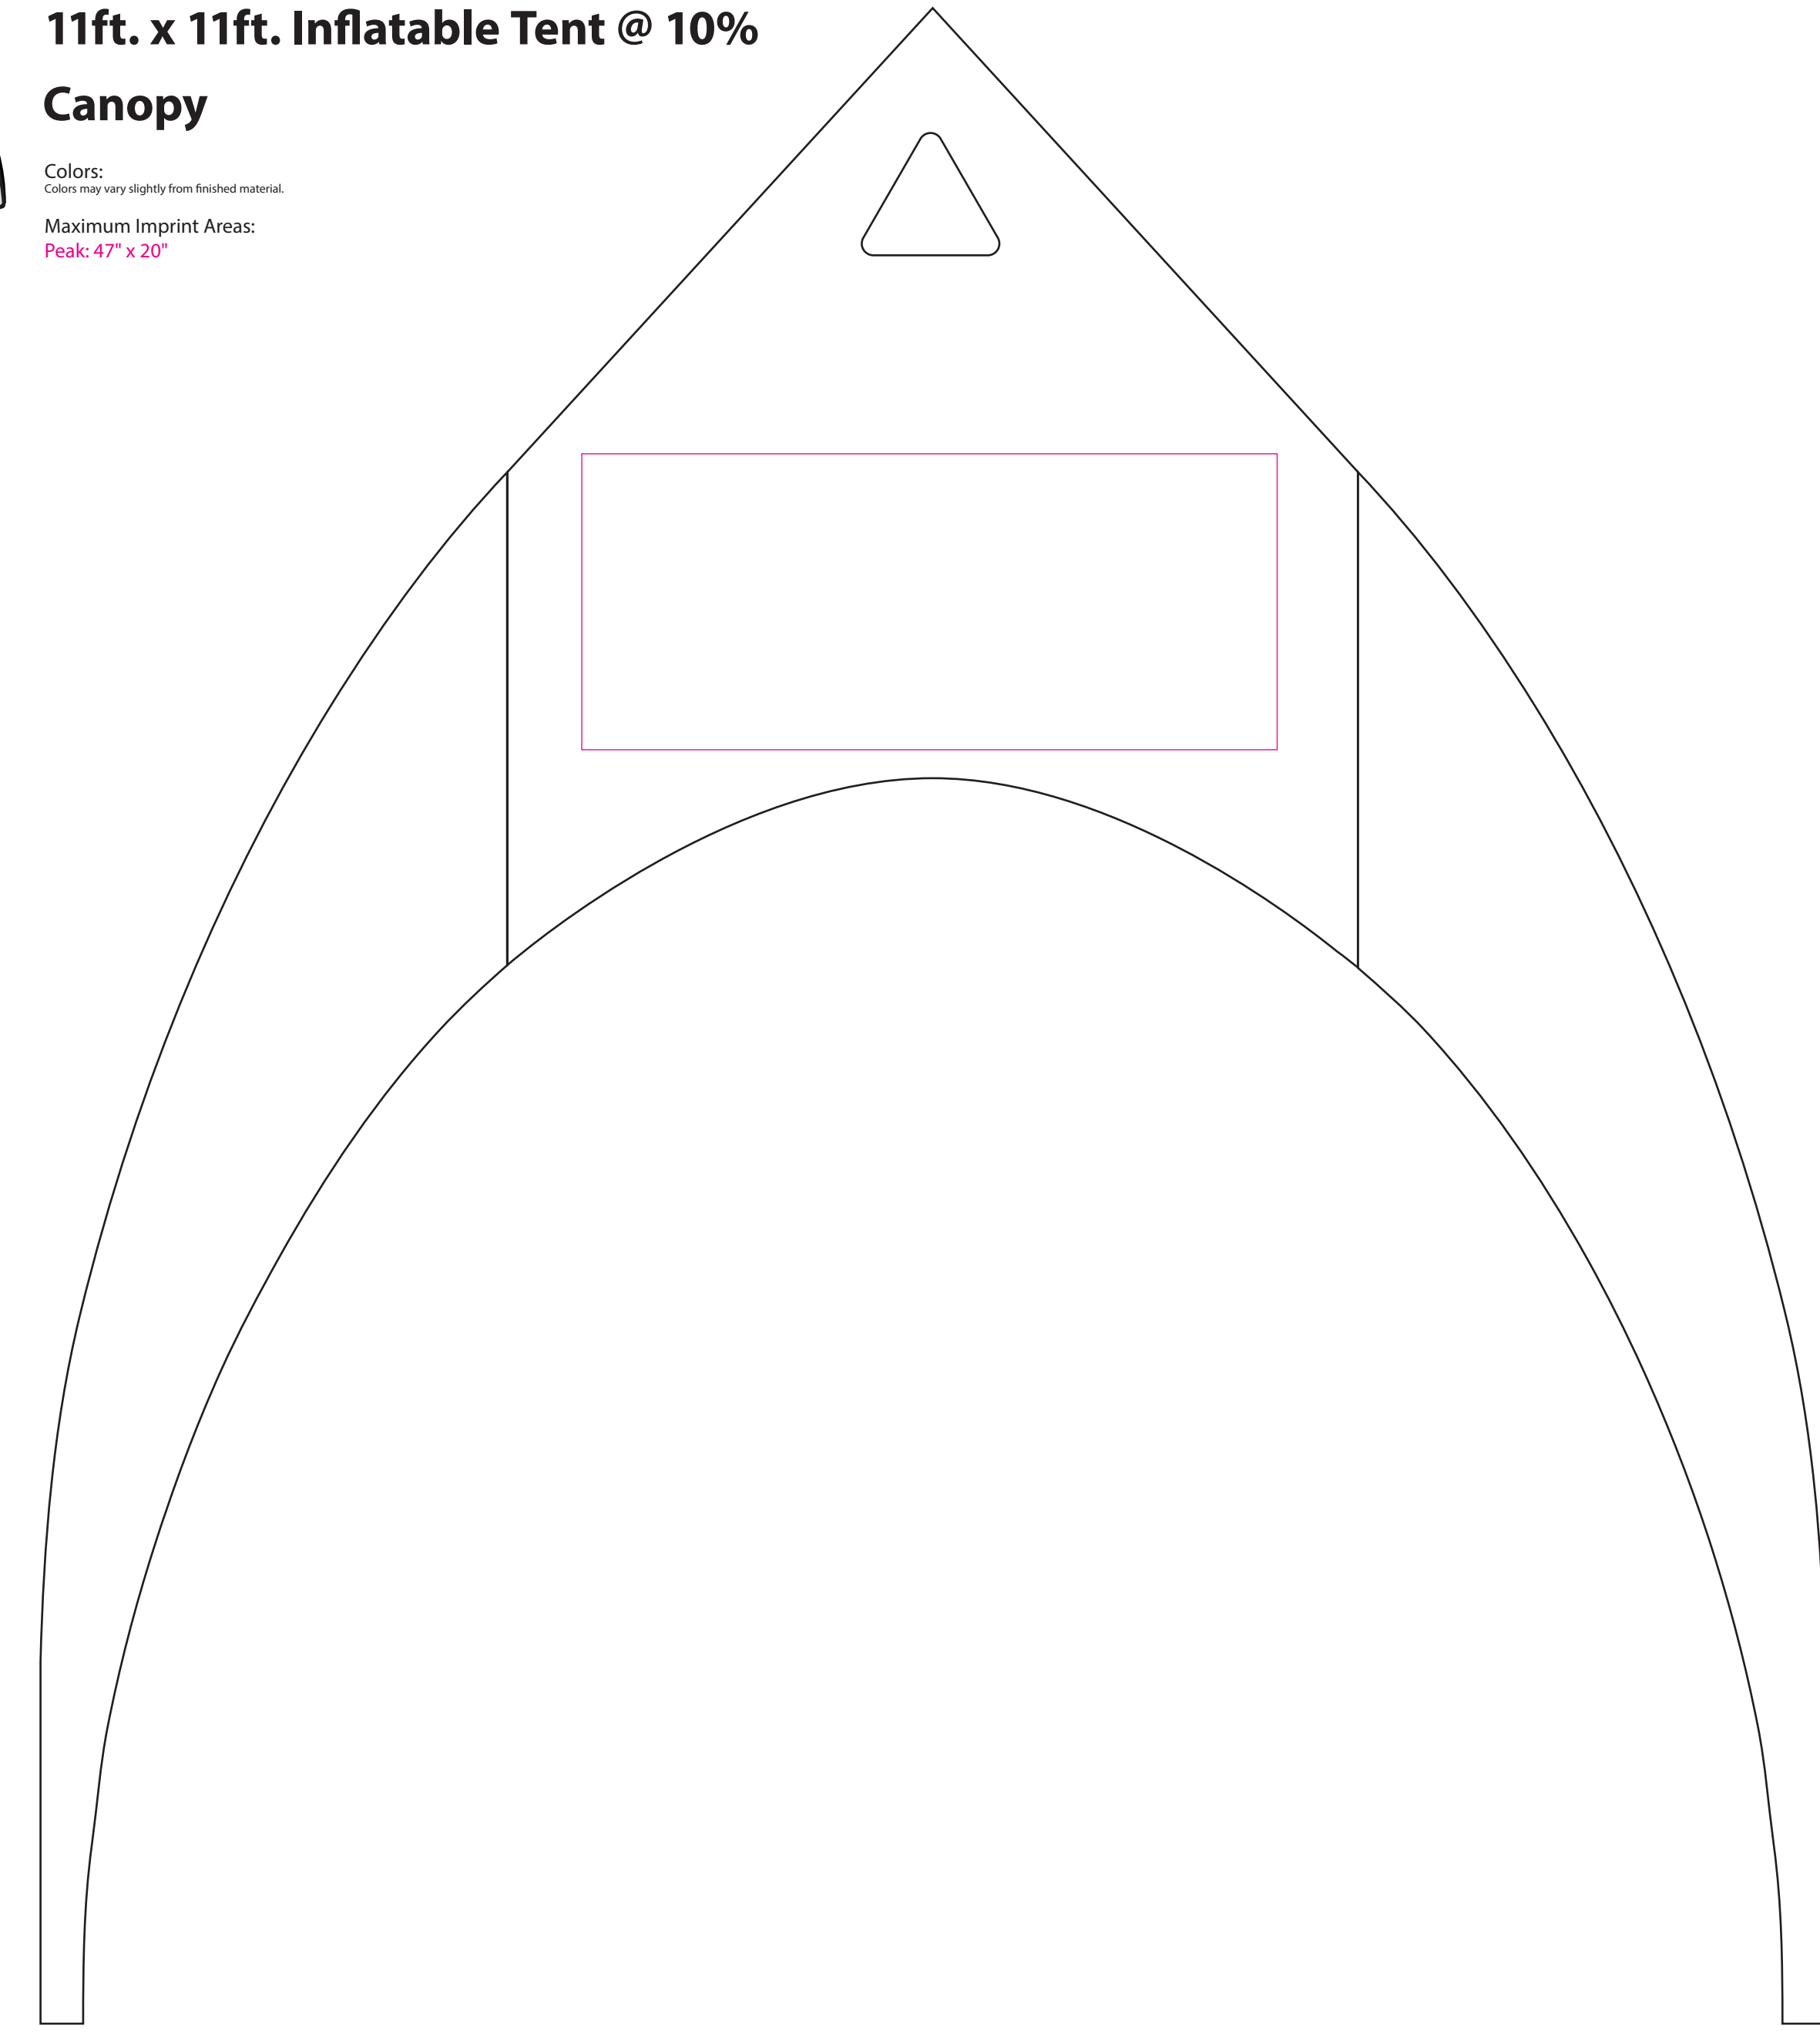

11ft. x 11ft. Inflatable Tent @ 10% Canopy