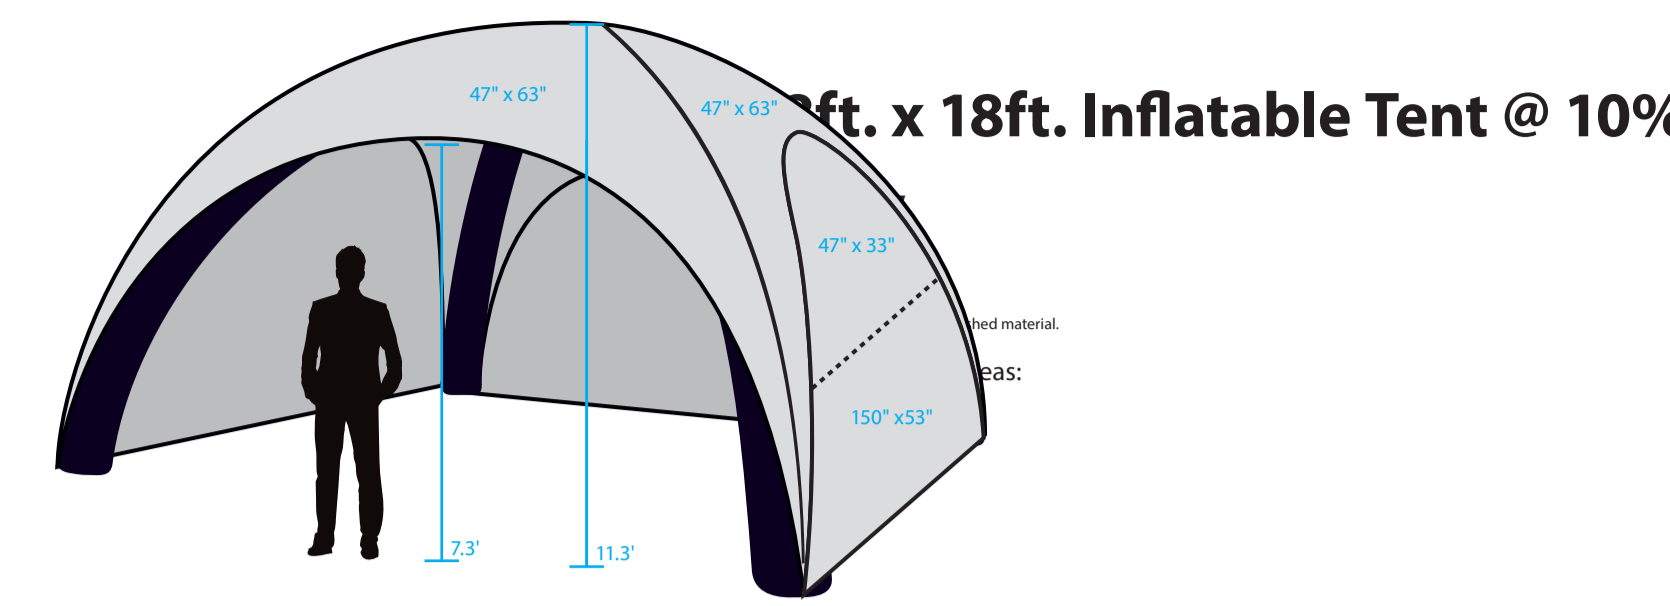

18ft. x 18ft. Inflatable Tent @ 10%