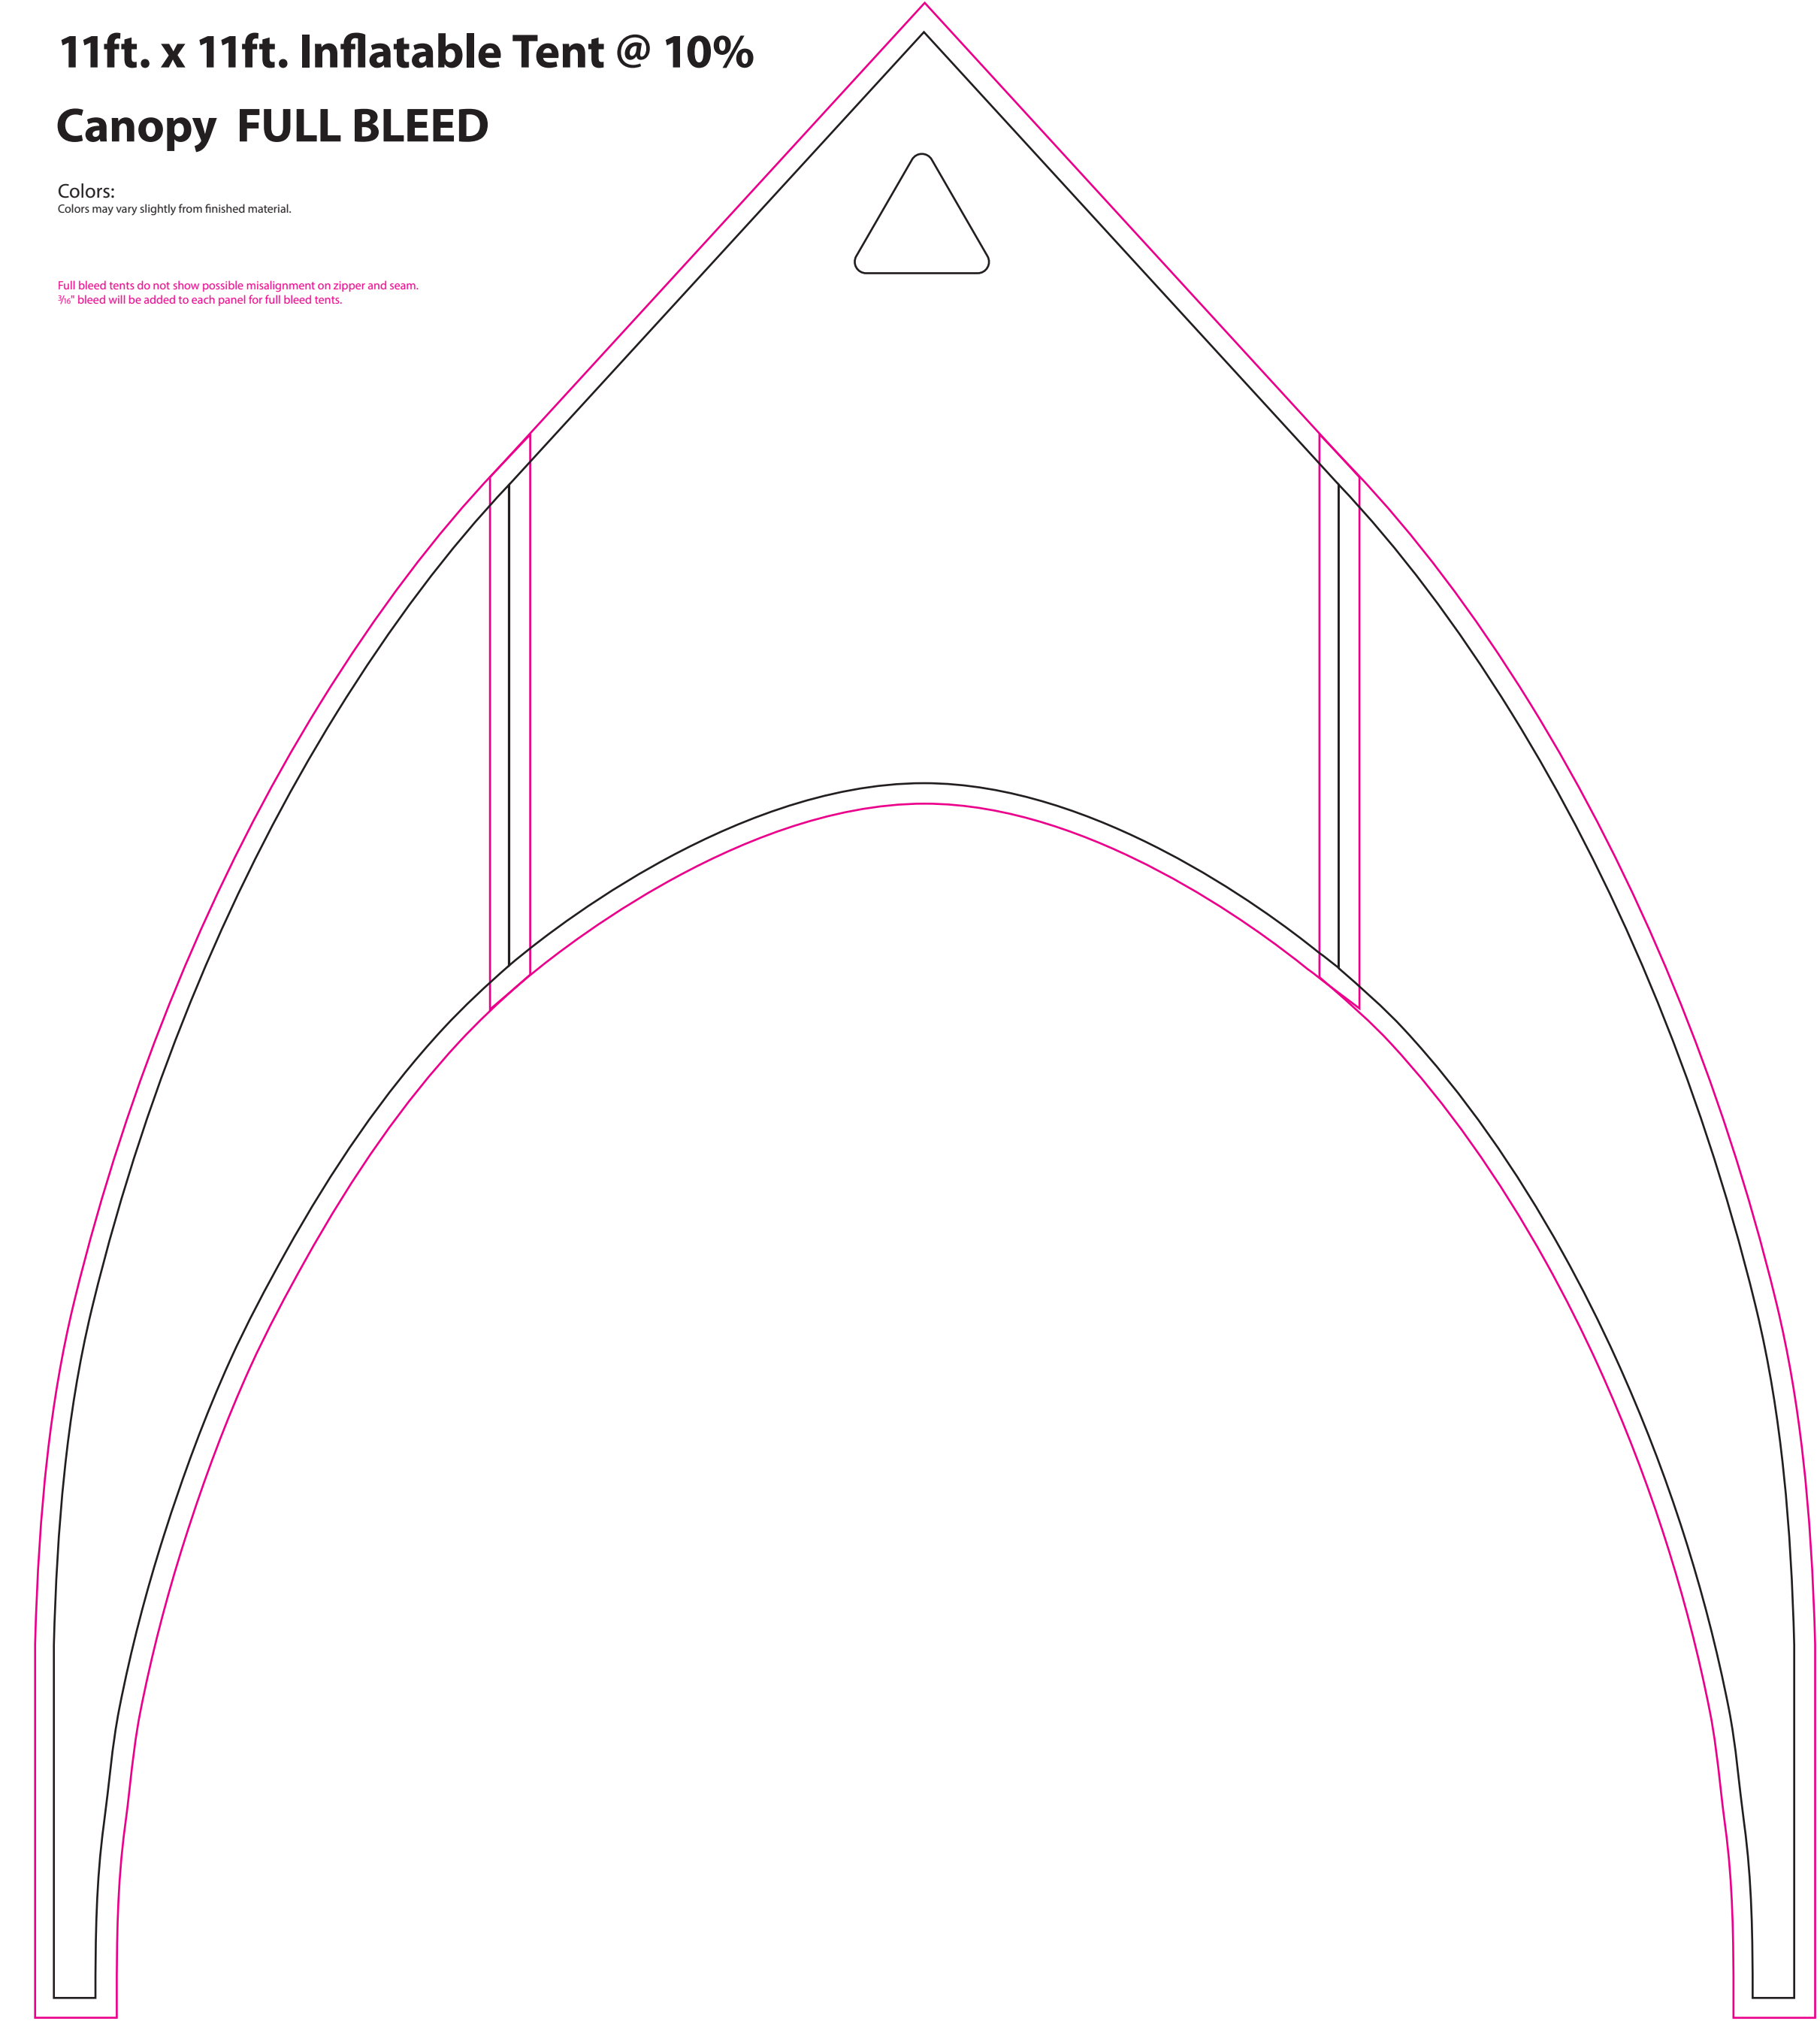

11ft. x 11ft. Inflatable Tent @ 10% Canopy FULL BLEED