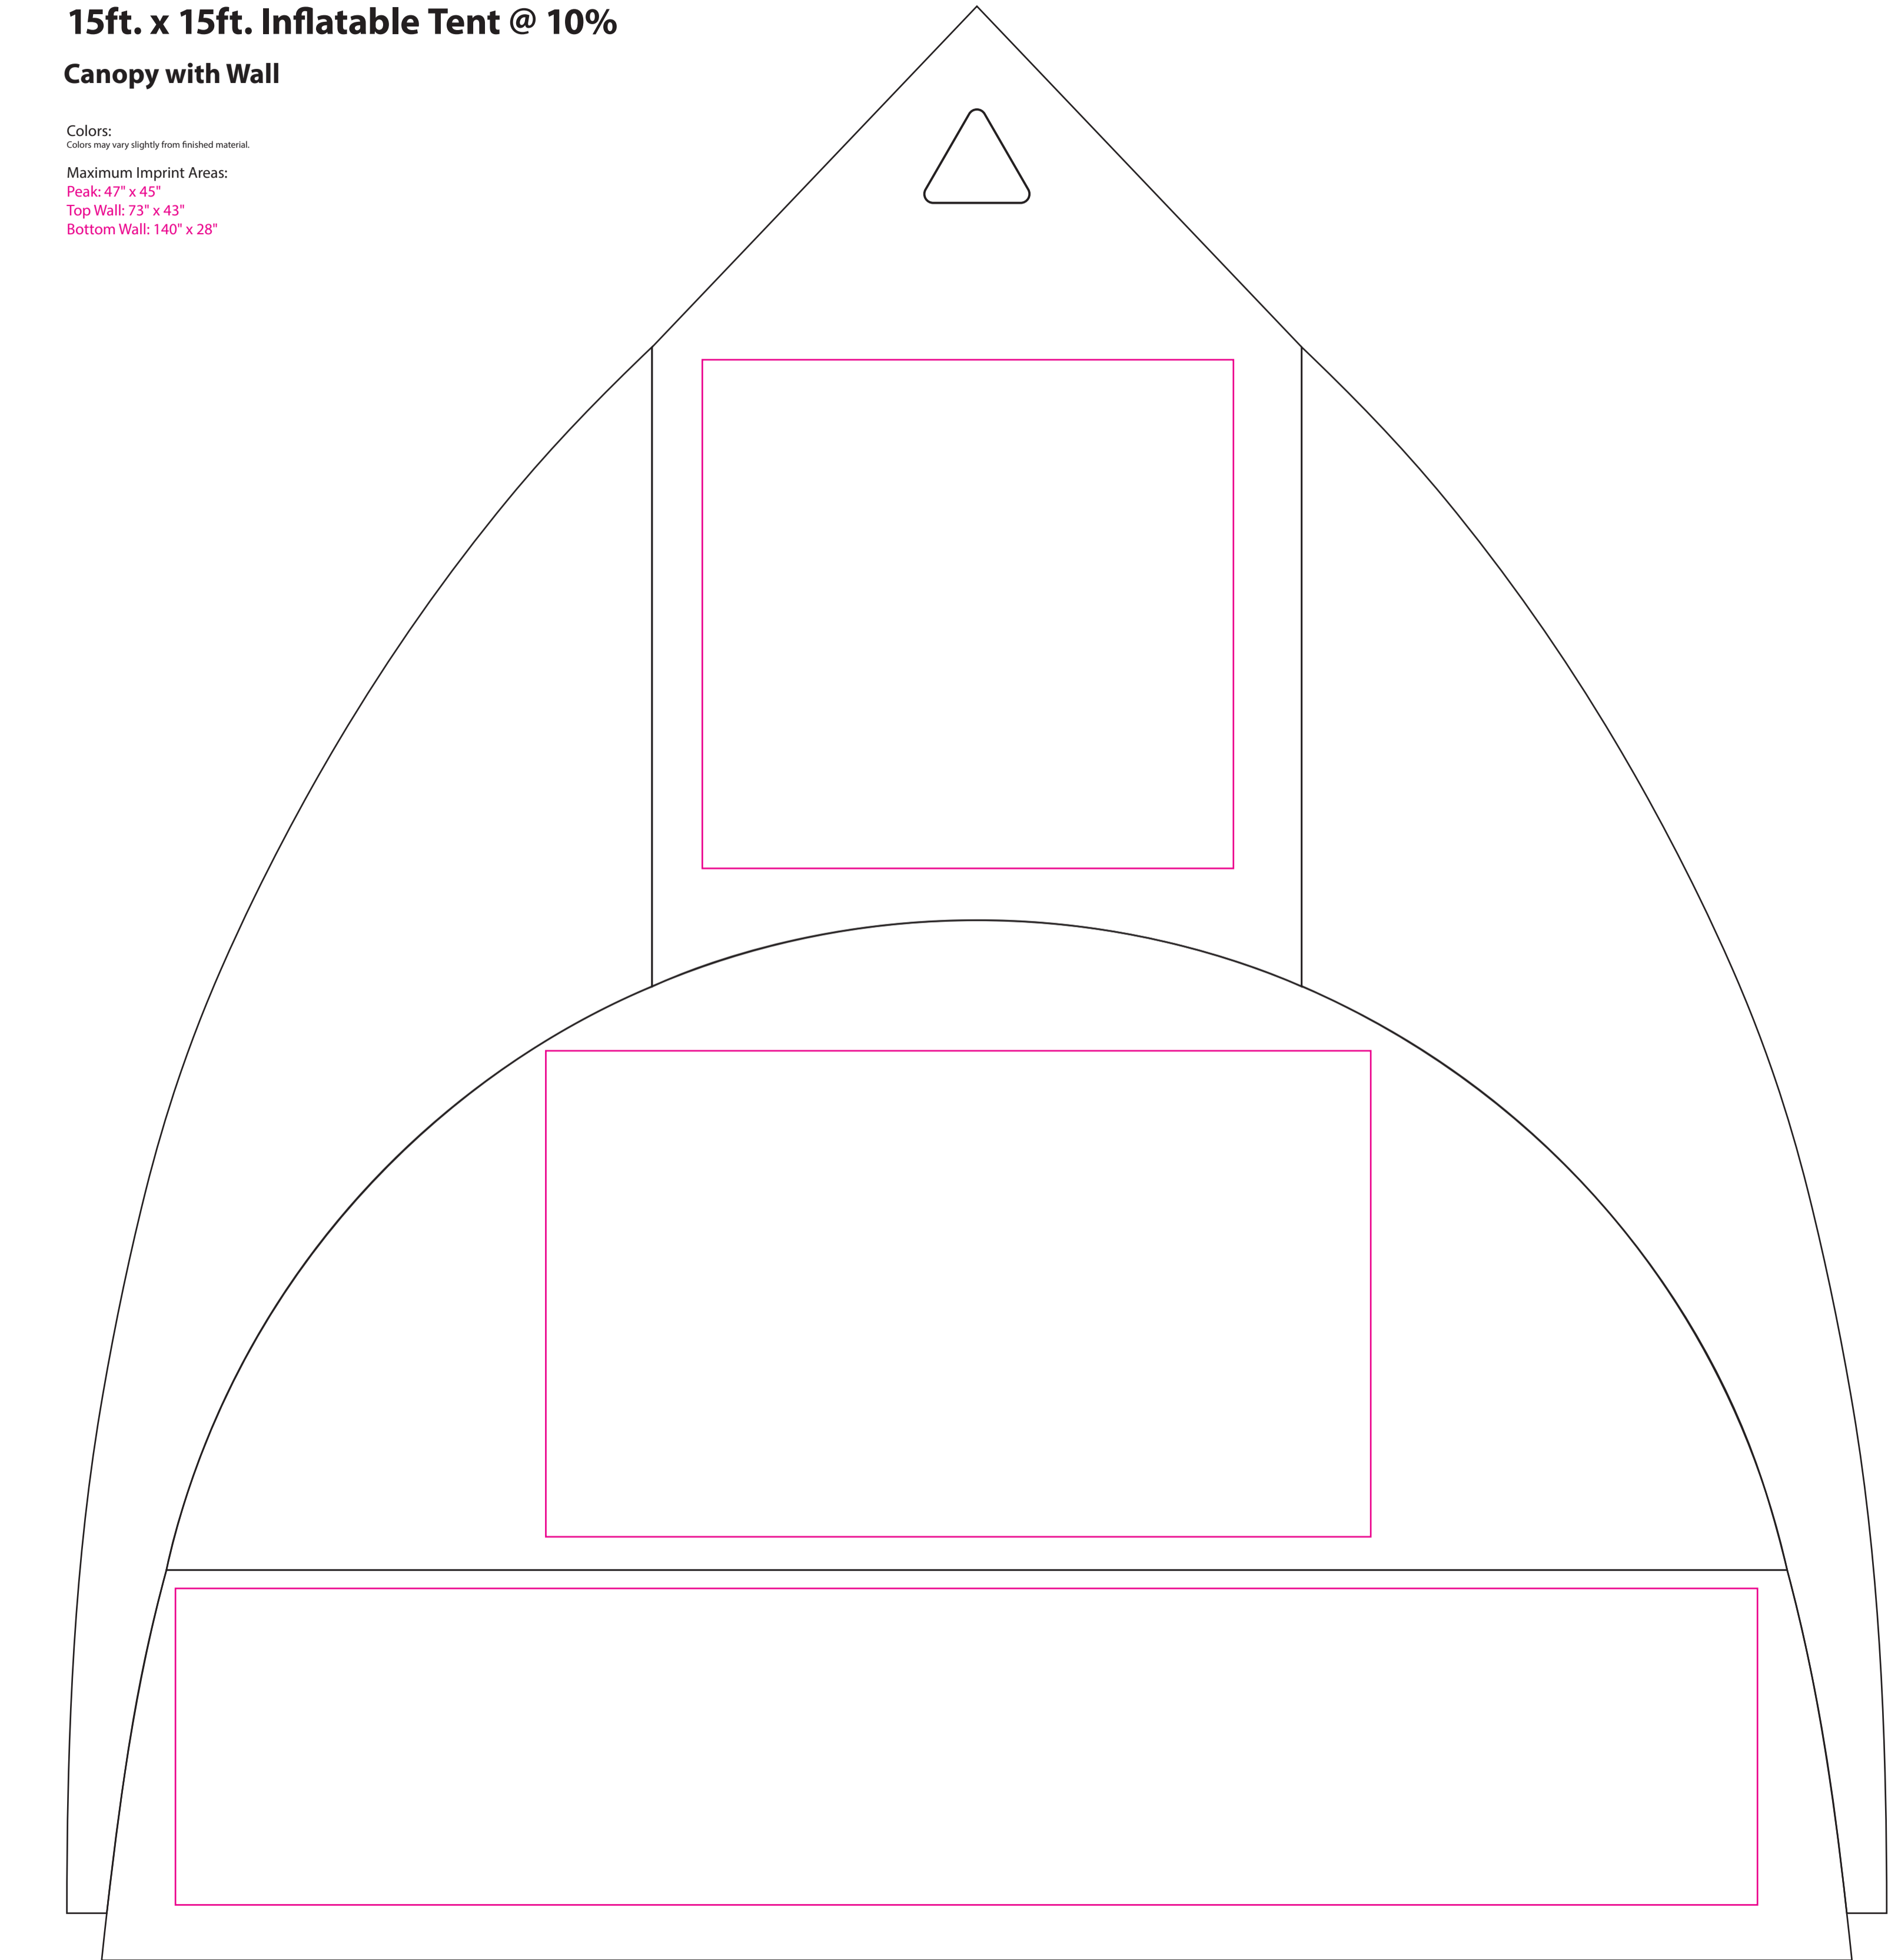

11ft. x 11ft. Inflatable Tent @ 10% Canopy

Colors:
Colors may vary slightly from finished material.
Maximum Imprint Areas:
Peak: 47' x 20'

11ft. x 11ft. Inflatable Tent @ 10% Canopy with Wall

Colors:
Colors may vary slightly from finished material.
Maximum Imprint Areas:
Peak: 47' x 20'
Top Wall: 56' x 13'
Bottom Wall: 82' x 52'

11ft. x 11ft. Inflatable Tent @ 10% Canopy FULL BLEED

Colors:
Colors may vary slightly from finished material.

Full bleed tents do not show possible misalignment on zipper and seam.
1/4" bleed will be added to each panel for full bleed tents.

11ft. x 11ft. Inflatable Tent @ 10% Canopy with Wall FULL BLEED

Colors:
Colors may vary slightly from finished material.

Full bleed tents do not show possible misalignment on zipper and seam.
1/4" bleed will be added to each panel for full bleed tents.

18ft. x 18ft. Inflatable Tent @ 10%

18ft. x 18ft. Inflatable Tent @ 10%
Canopy with Wall

Colors:
Colors may vary slightly from finished material.

Maximum Imprint Area:
Peak: 47" x 33"
Top Wall: 47" x 33"
Bottom Wall: 130" x 33"