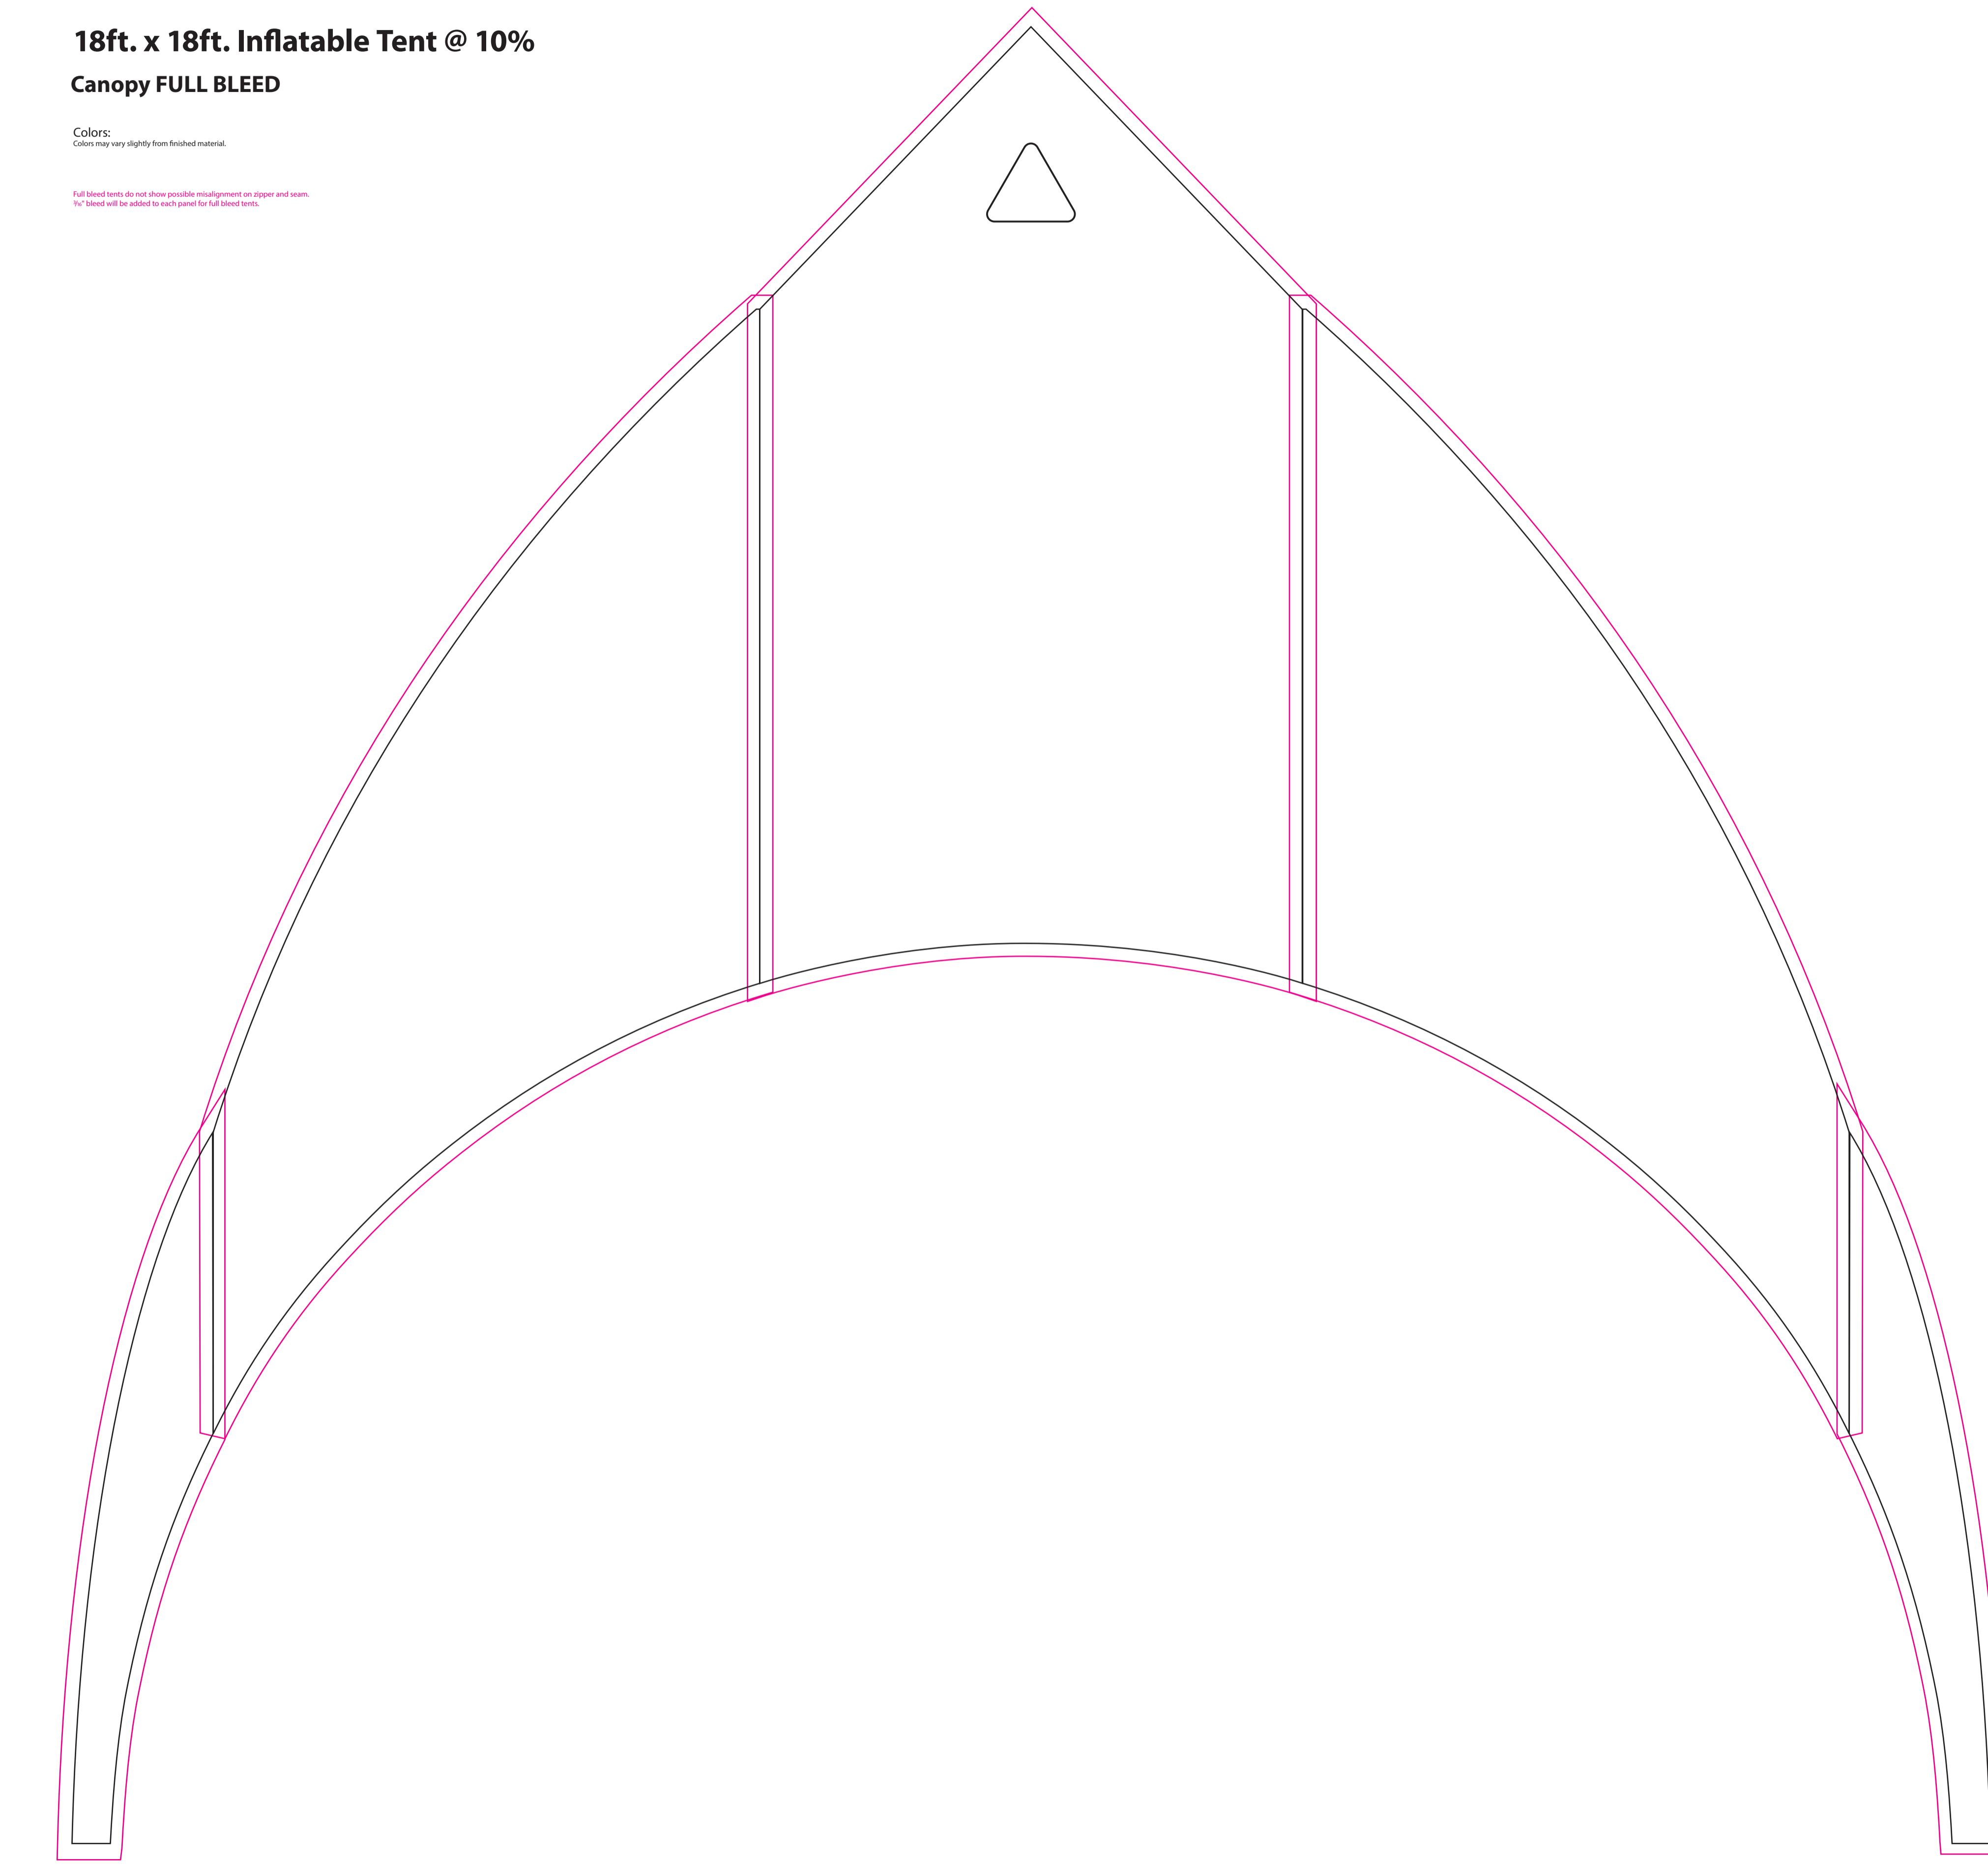

18ft. x 18ft. Inflatable Tent @ 10%
Canopy FULL BLEED