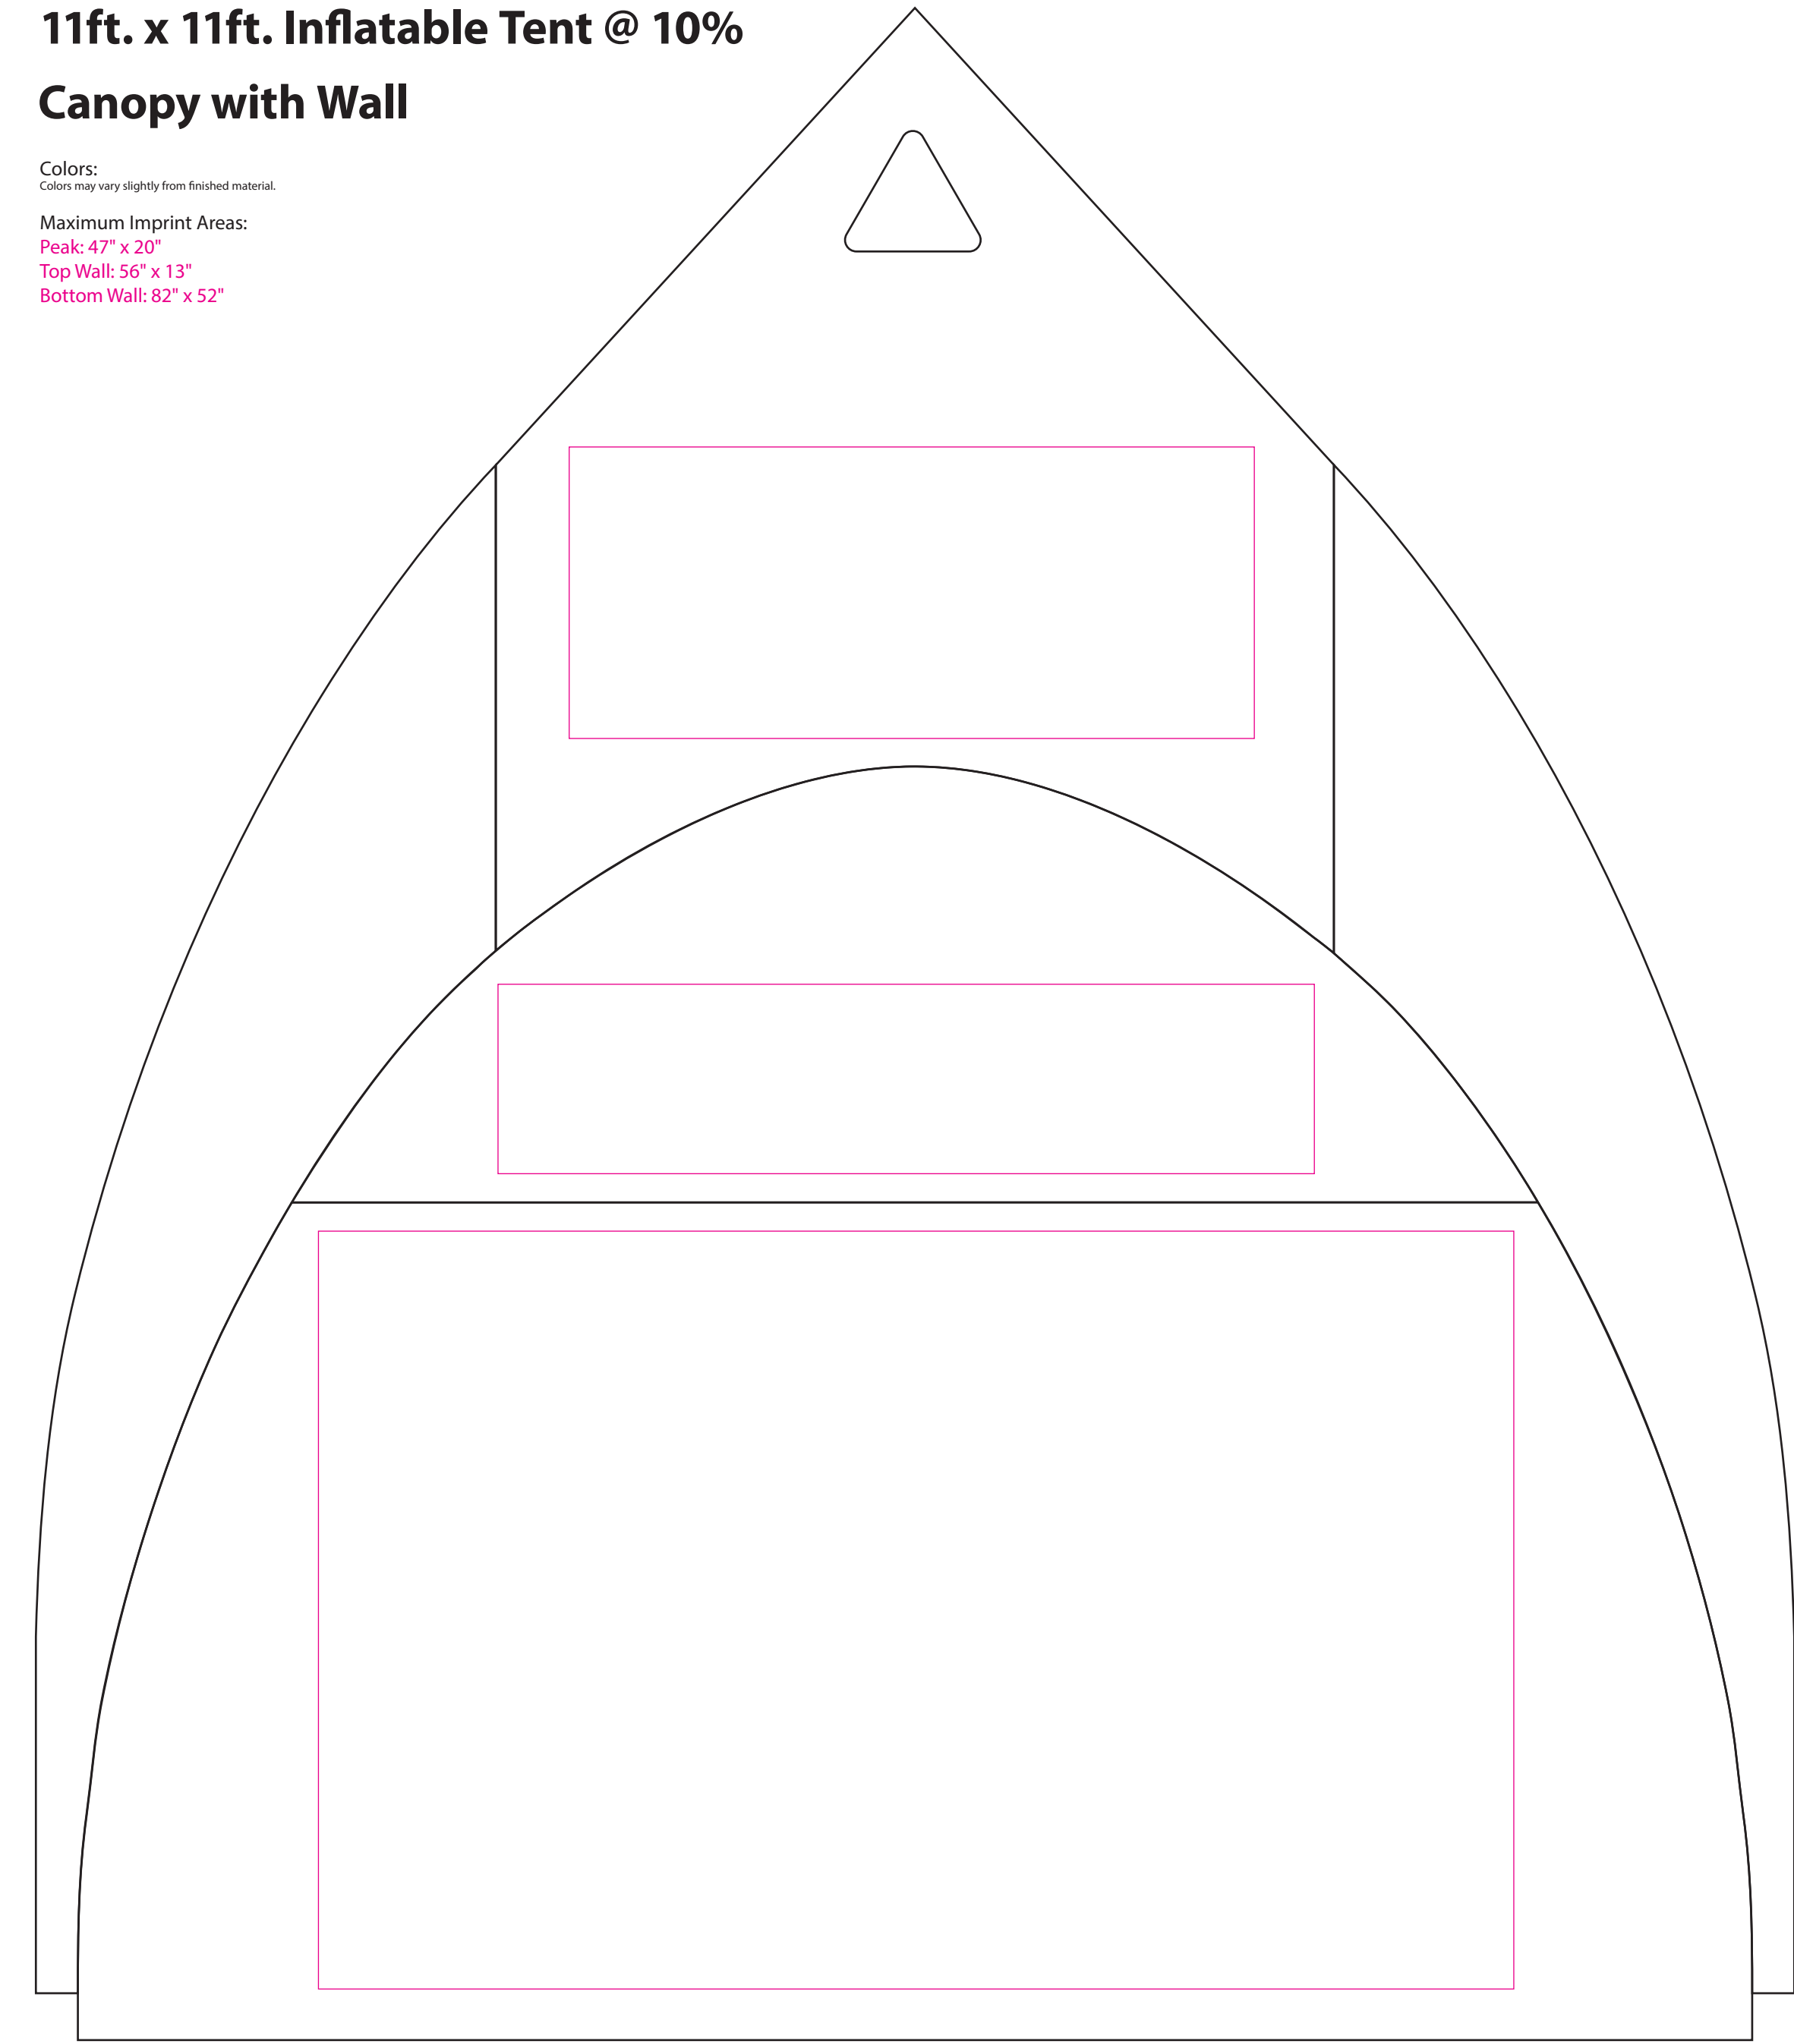

11ft. x 11ft. Inflatable Tent @ 10% Canopy with Wall