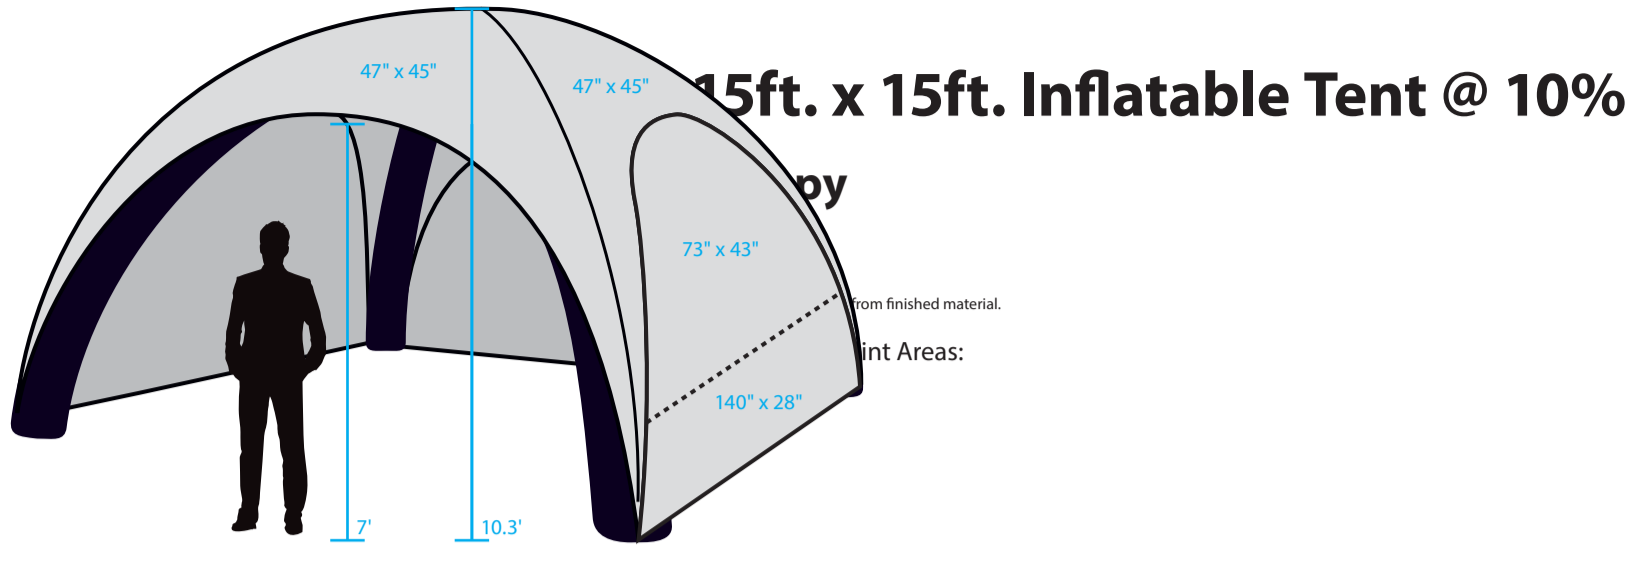

11ft. x 11ft. Inflatable Tent @ 10% Canopy

Colors:
Colors may vary slightly from finished material.
Maximum Imprint Areas:
Peak: 47' x 20'

11ft. x 11ft. Inflatable Tent @ 10% Canopy with Wall

Colors:
Colors may vary slightly from finished material.
Maximum Imprint Areas:
Peak: 47' x 20'
Top Wall: 56' x 13'
Bottom Wall: 82' x 52'

11ft. x 11ft. Inflatable Tent @ 10% Canopy FULL BLEED

Colors:
Colors may vary slightly from finished material.

Full bleed tents do not show possible misalignment on zipper and seam.
1/4" bleed will be added to each panel for full bleed tents.

11ft. x 11ft. Inflatable Tent @ 10% Canopy with Wall FULL BLEED

Colors:
Colors may vary slightly from finished material.

Full bleed tents do not show possible misalignment on zipper and seam.
1/4" bleed will be added to each panel for full bleed tents.

18ft. x 18ft. Inflatable Tent @ 10%

18ft. x 18ft. Inflatable Tent @ 10%
Canopy with Wall

Colors:
Colors may vary slightly from finished material.

Maximum Imprint Area:
Peak: 47" x 33"
Top Wall: 47" x 33"
Bottom Wall: 130" x 33"