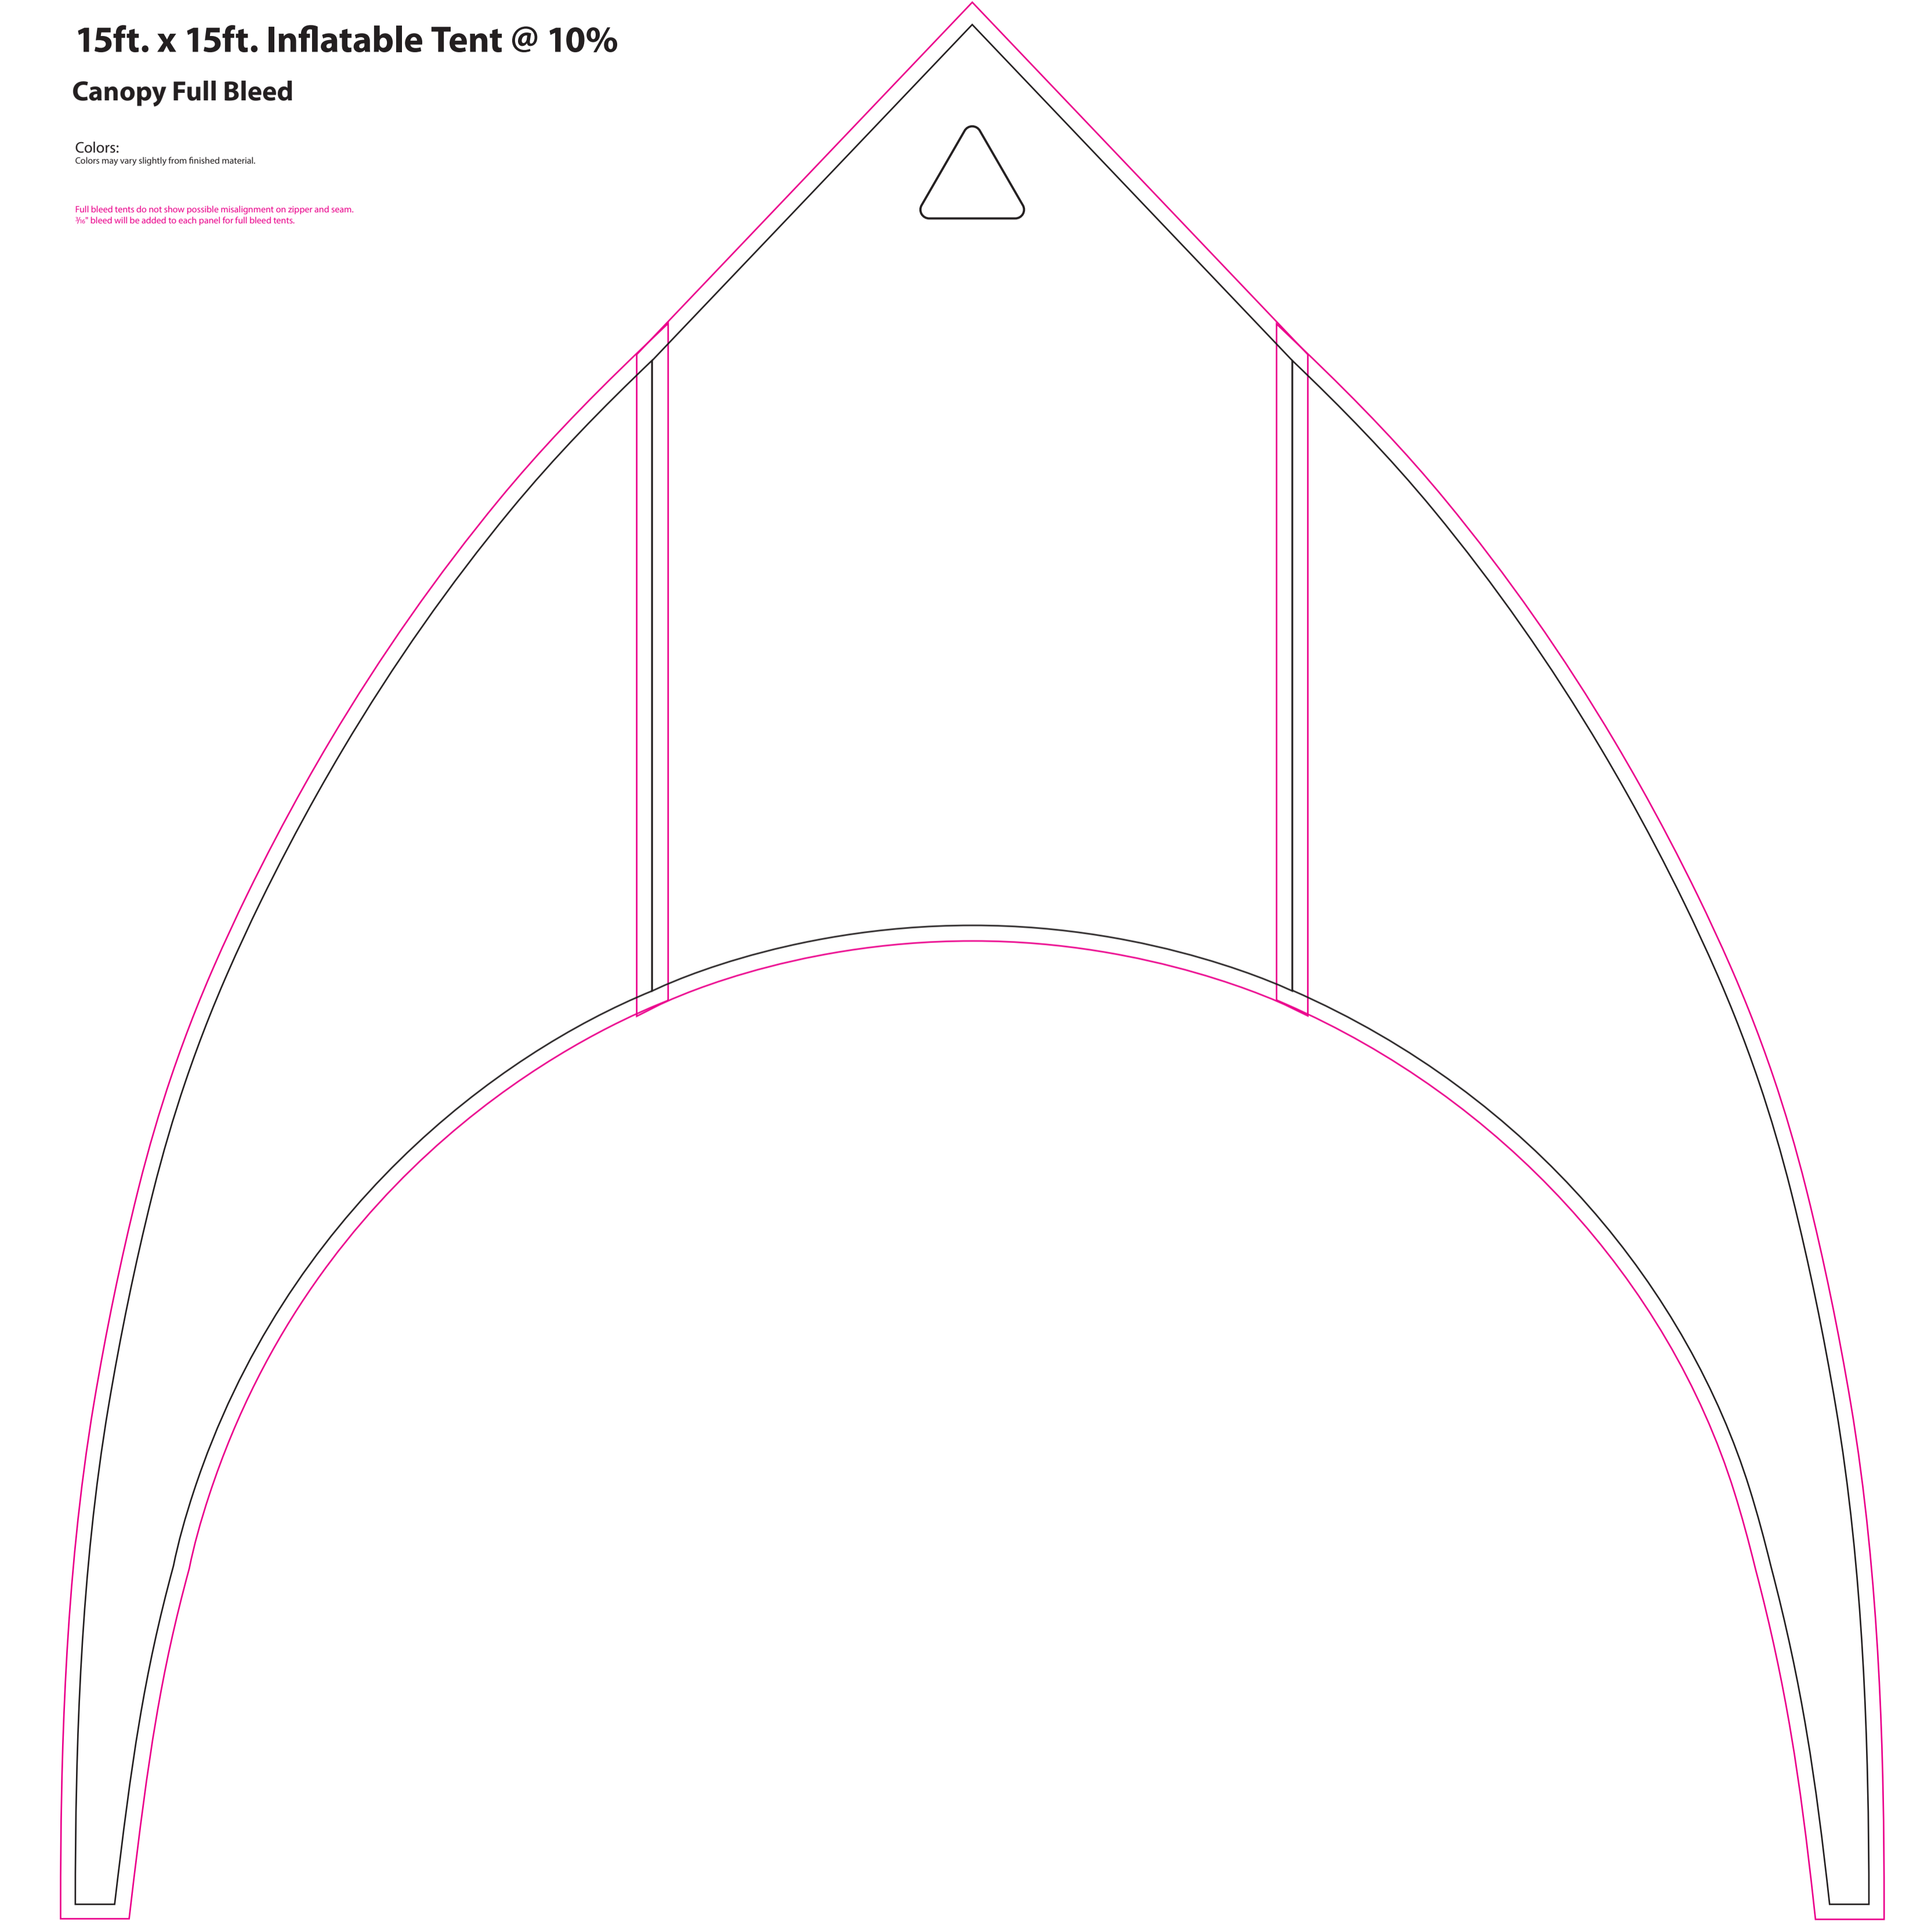

11ft. x 11ft. Inflatable Tent @ 10% Canopy

Colors:
Colors may vary slightly from finished material.
Maximum Imprint Areas:
Peak: 47' x 20'

11ft. x 11ft. Inflatable Tent @ 10% Canopy with Wall

Colors:
Colors may vary slightly from finished material.
Maximum Imprint Areas:
Peak: 47' x 20'
Top Wall: 56' x 13'
Bottom Wall: 82' x 52'

11ft. x 11ft. Inflatable Tent @ 10% Canopy FULL BLEED

Colors:
Colors may vary slightly from finished material.

Full bleed tents do not show possible misalignment on zipper and seam.
1/4" bleed will be added to each panel for full bleed tents.

11ft. x 11ft. Inflatable Tent @ 10% Canopy with Wall FULL BLEED

Colors:
Colors may vary slightly from finished material.

Full bleed tents do not show possible misalignment on zipper and seam.
1/4" bleed will be added to each panel for full bleed tents.

18ft. x 18ft. Inflatable Tent @ 10%

18ft. x 18ft. Inflatable Tent @ 10%
Canopy with Wall

Colors:
Colors may vary slightly from finished material.

Maximum Imprint Area:
Peak: 47" x 33"
Top Wall: 47" x 33"
Bottom Wall: 130" x 33"