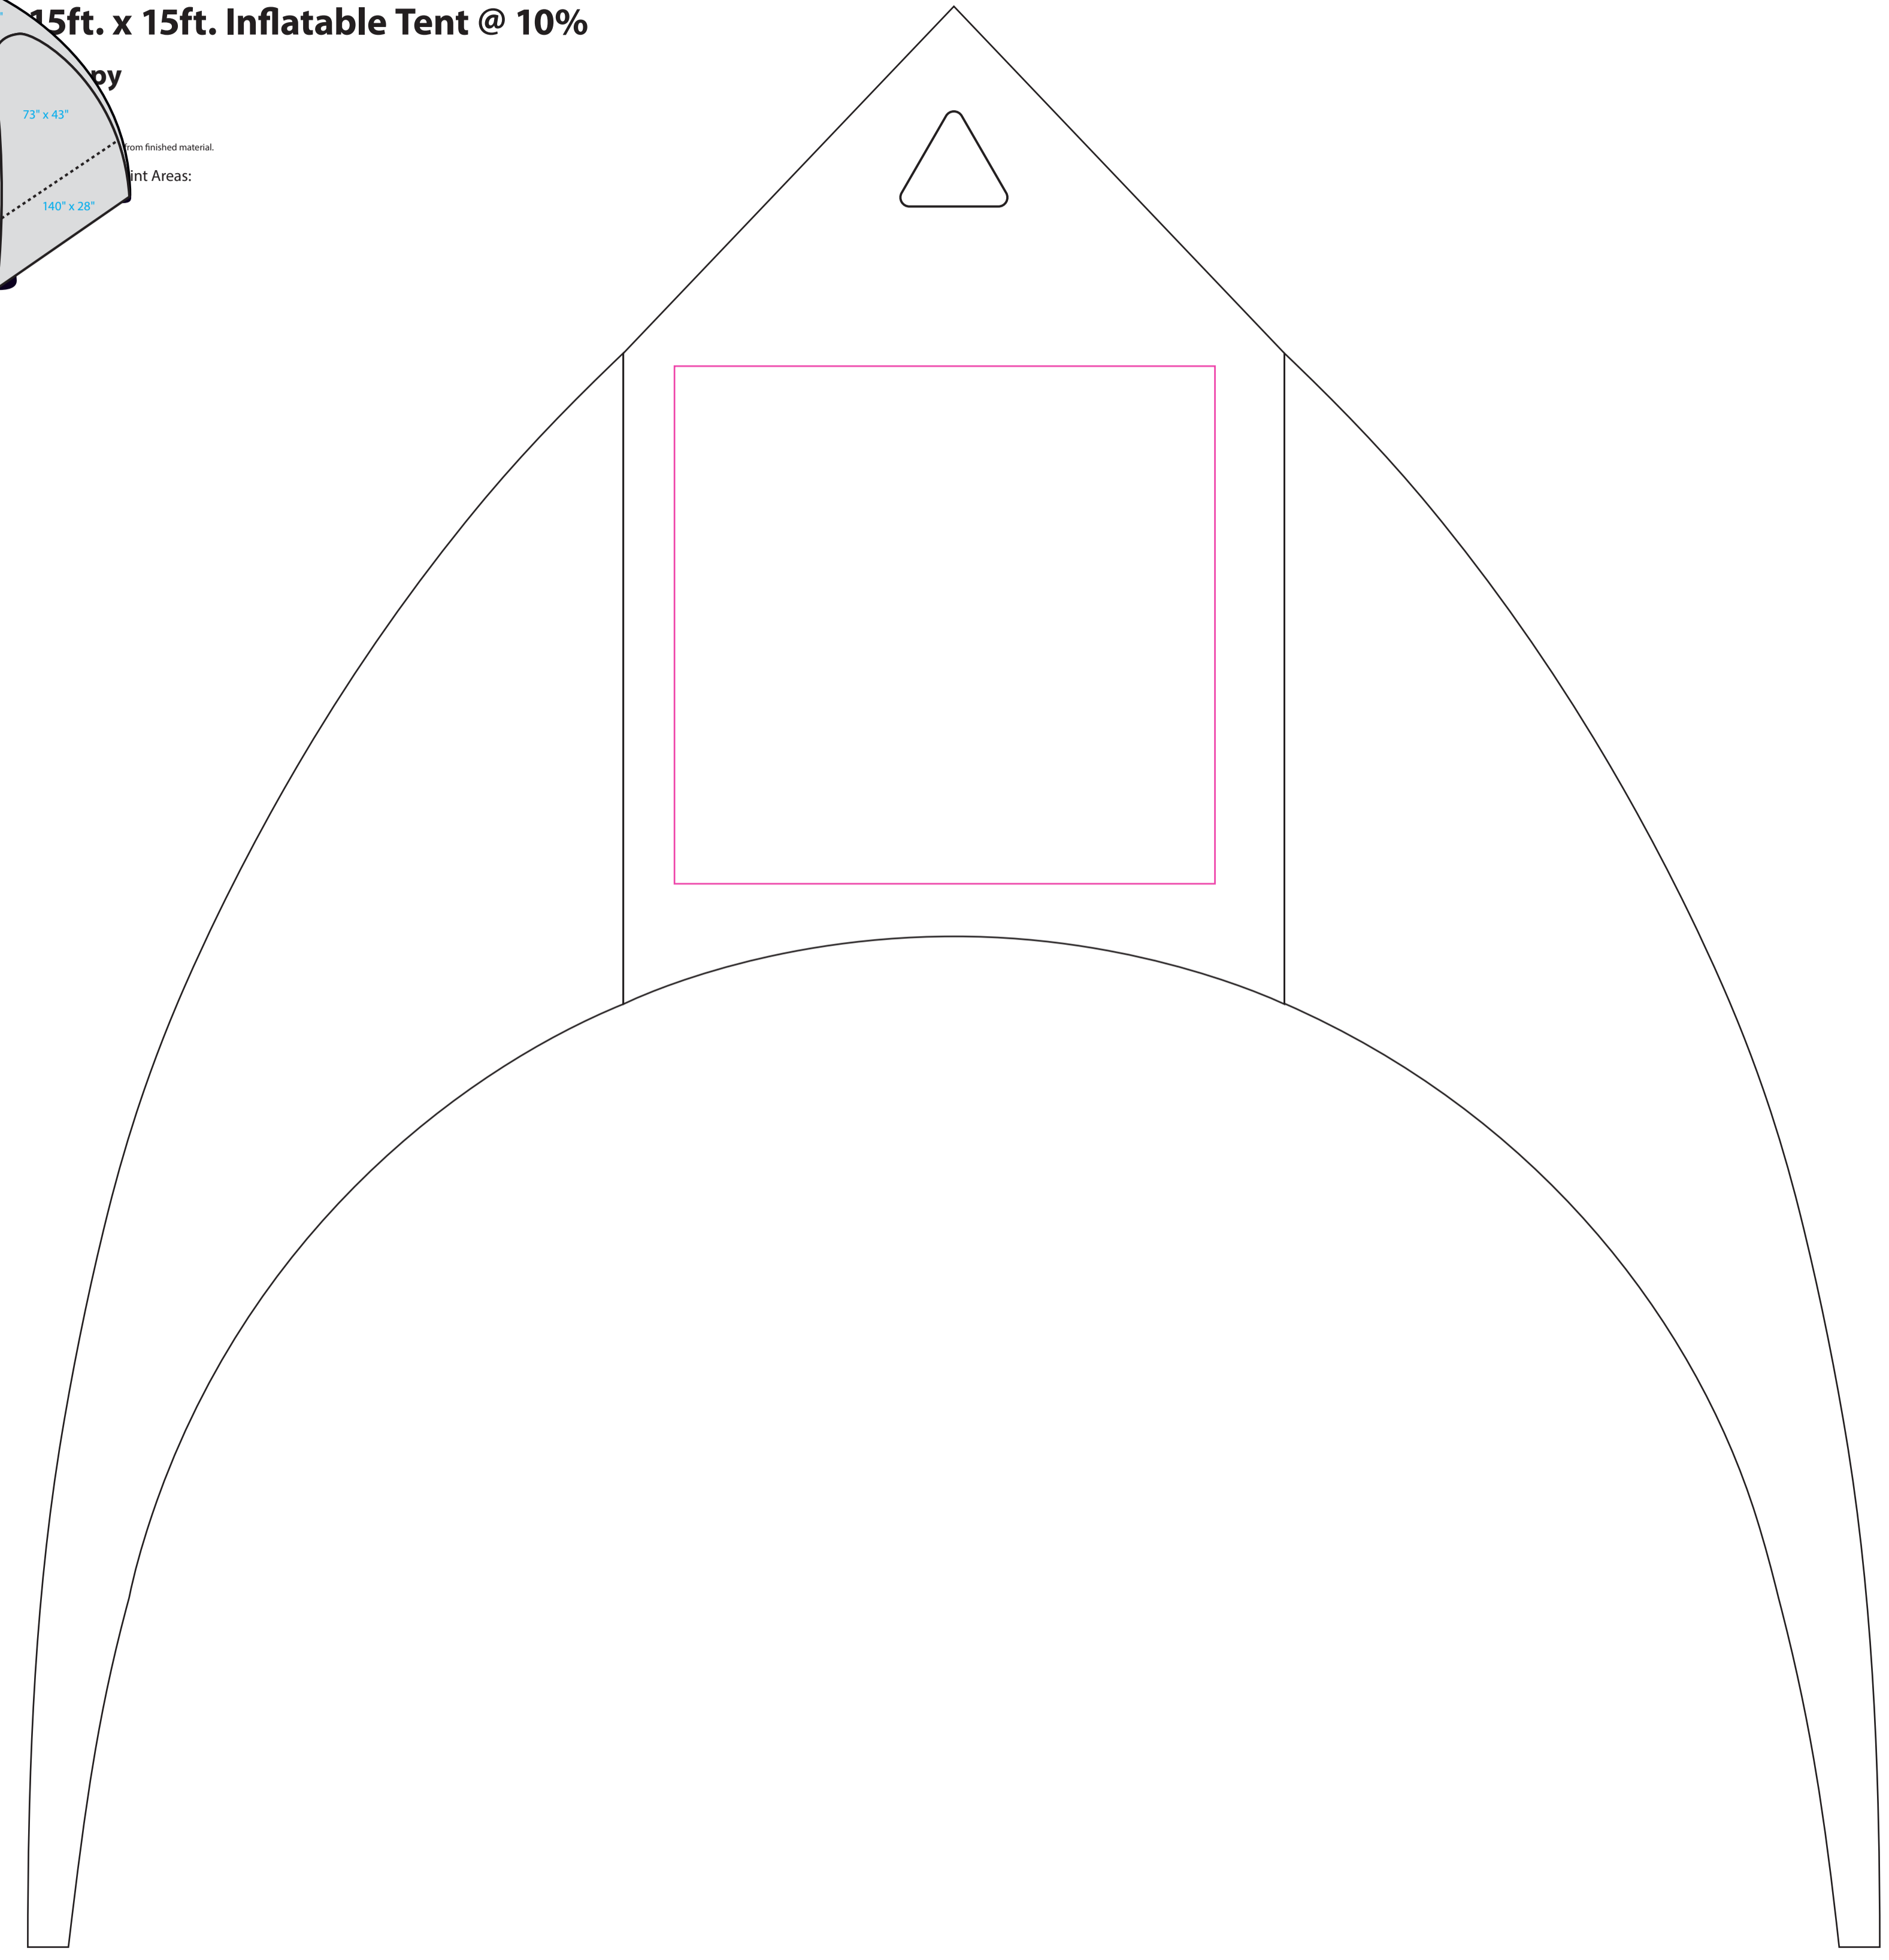

11ft. x 11ft. Inflatable Tent @ 10% Canopy

Colors:
Colors may vary slightly from finished material.
Maximum Imprint Areas:
Peak: 47' x 20'

11ft. x 11ft. Inflatable Tent @ 10% Canopy with Wall

Colors:
Colors may vary slightly from finished material.
Maximum Imprint Areas:
Peak: 47' x 20'
Top Wall: 56' x 13'
Bottom Wall: 82' x 52'

11ft. x 11ft. Inflatable Tent @ 10% Canopy FULL BLEED

Colors:
Colors may vary slightly from finished material.

Full bleed tents do not show possible misalignment on zipper and seam.
1/4" bleed will be added to each panel for full bleed tents.

11ft. x 11ft. Inflatable Tent @ 10% Canopy with Wall FULL BLEED

Colors:
Colors may vary slightly from finished material.

Full bleed tents do not show possible misalignment on zipper and seam.
1/4" bleed will be added to each panel for full bleed tents.

18ft. x 18ft. Inflatable Tent @ 10%

18ft. x 18ft. Inflatable Tent @ 10%
Canopy with Wall

Colors:
Colors may vary slightly from finished material.

Maximum Imprint Area:
Peak: 47" x 33"
Top Wall: 47" x 33"
Bottom Wall: 130" x 33"