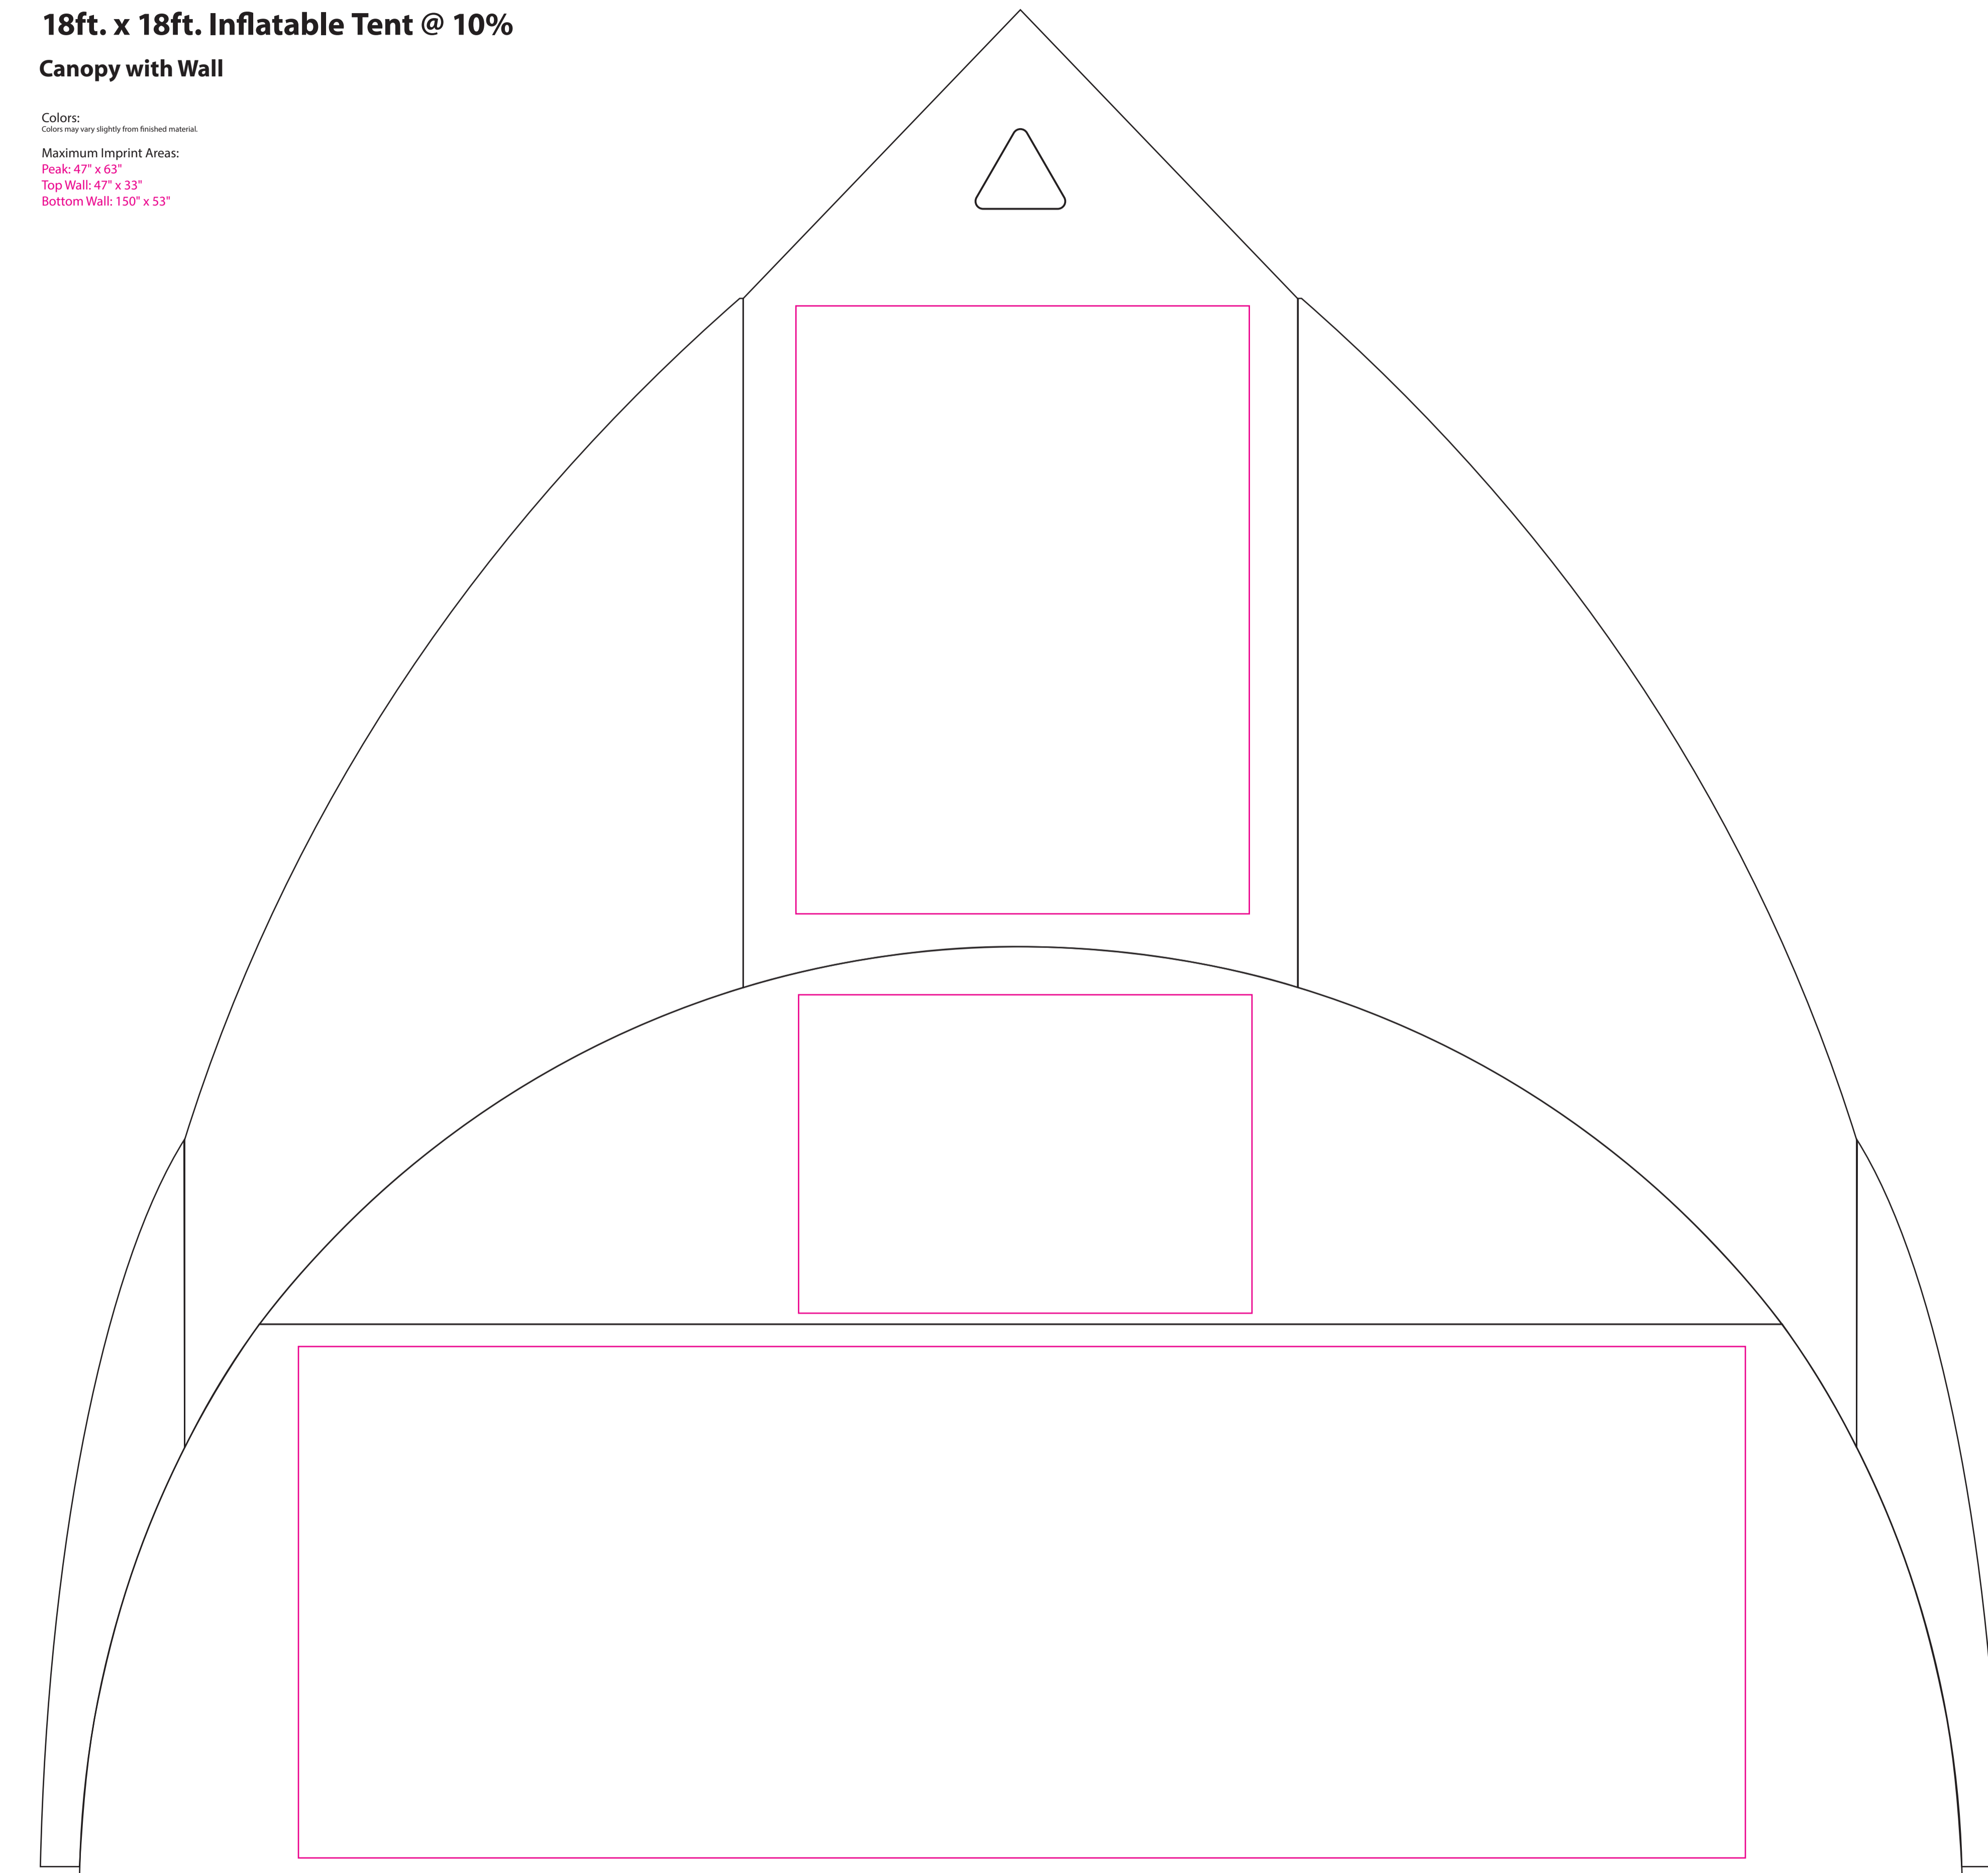

18ft. x 18ft. Inflatable Tent @ 10%
Canopy FULL BLEED

18ft. x 18ft. Inflatable Tent @ 10%
Canopy with Wall

Colors:
Colors may vary slightly from finished material.