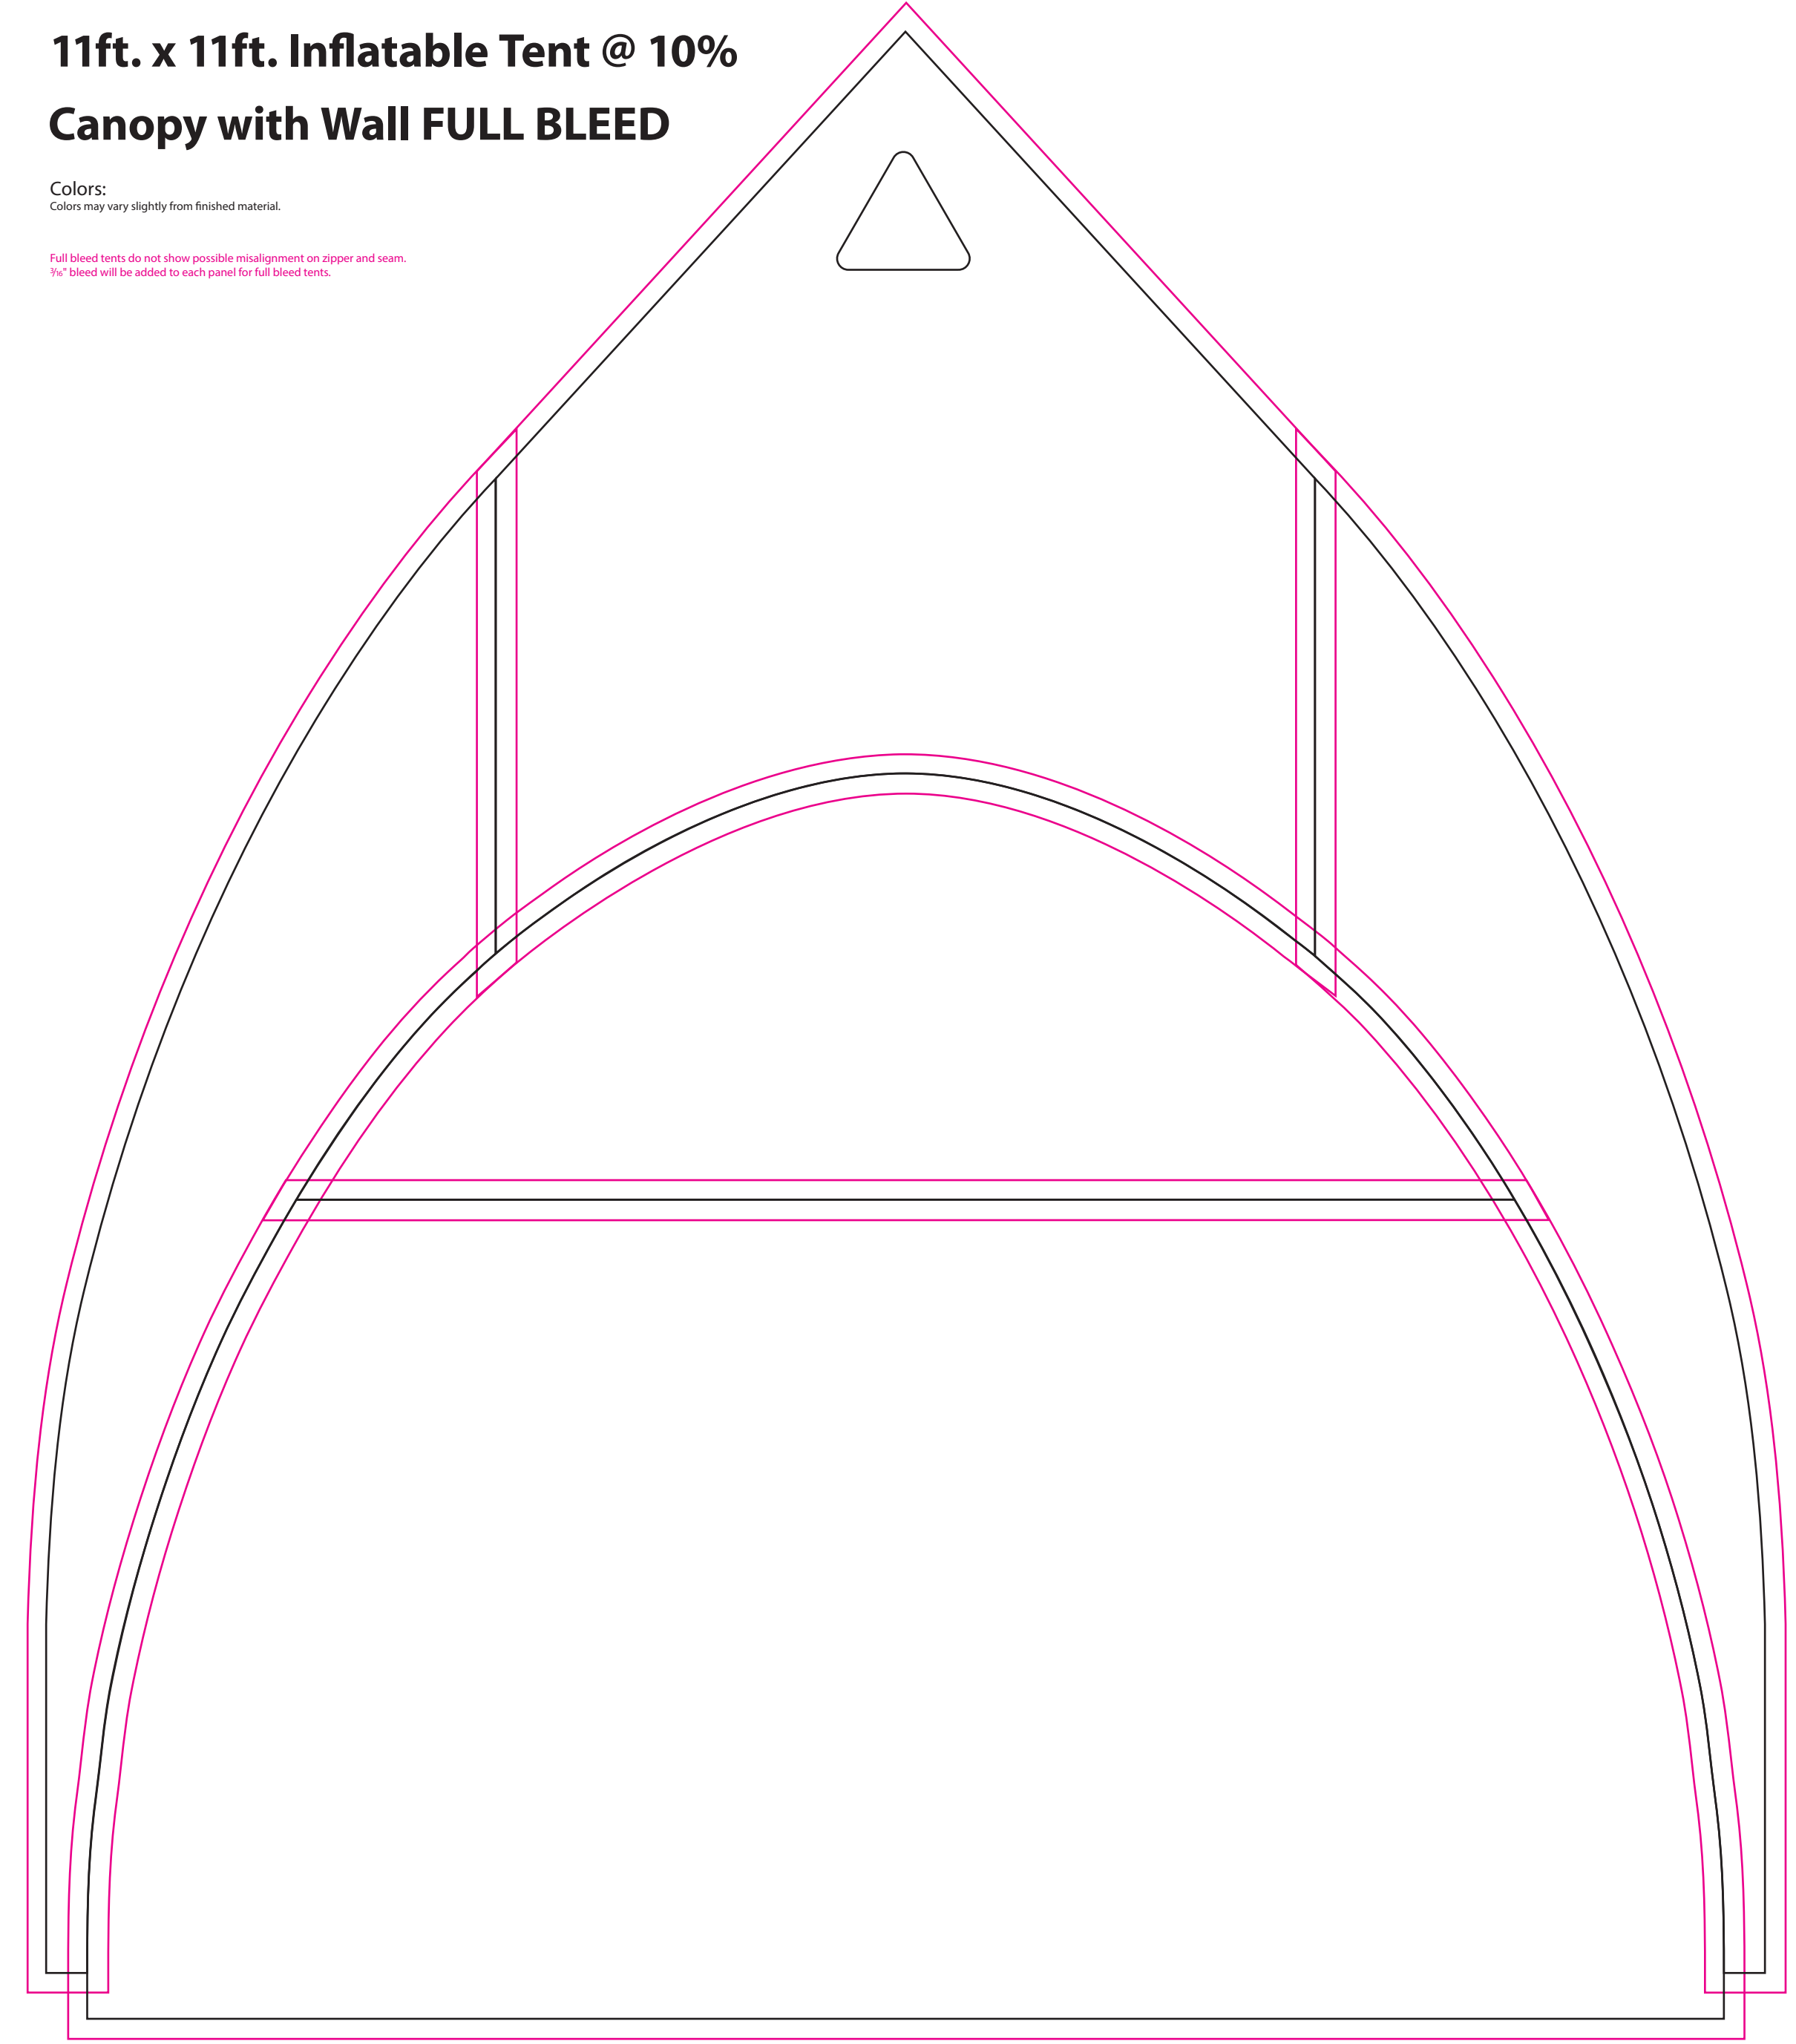

11ft. x 11ft. Inflatable Tent @ 10% Canopy with Wall FULL BLEED