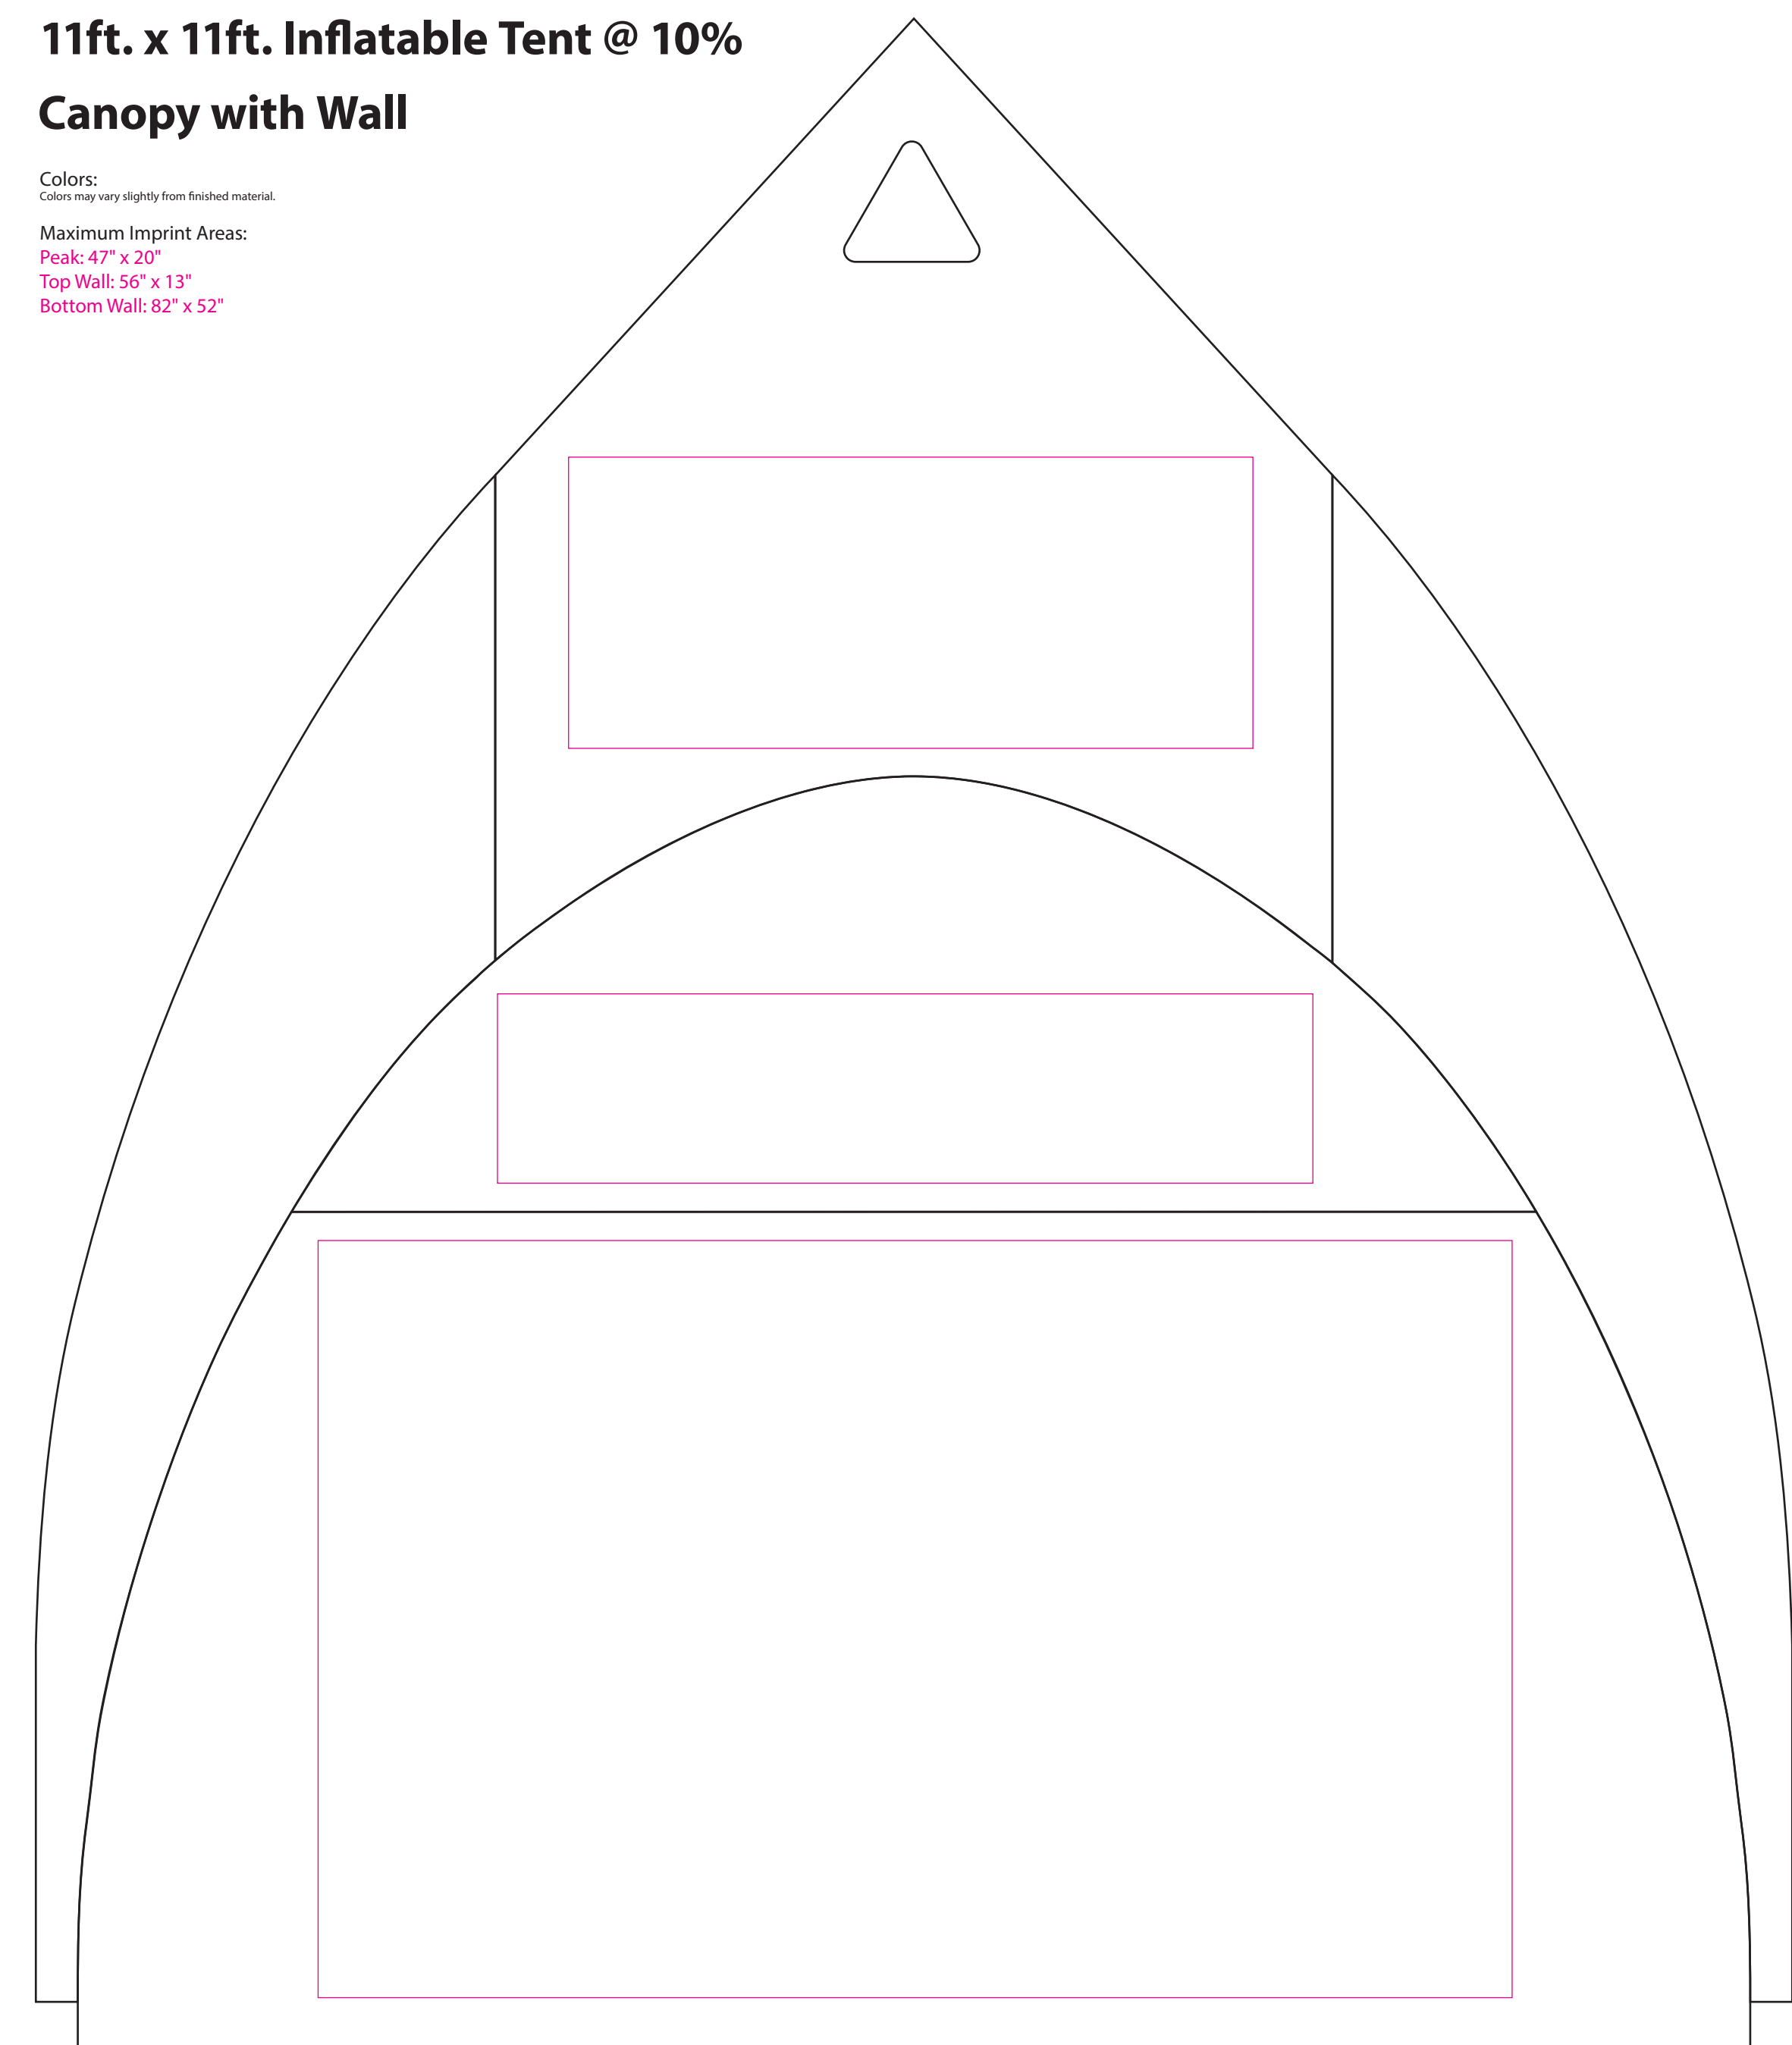

11ft. x 11ft. Inflatable Tent @ 10% Canopy with Wall