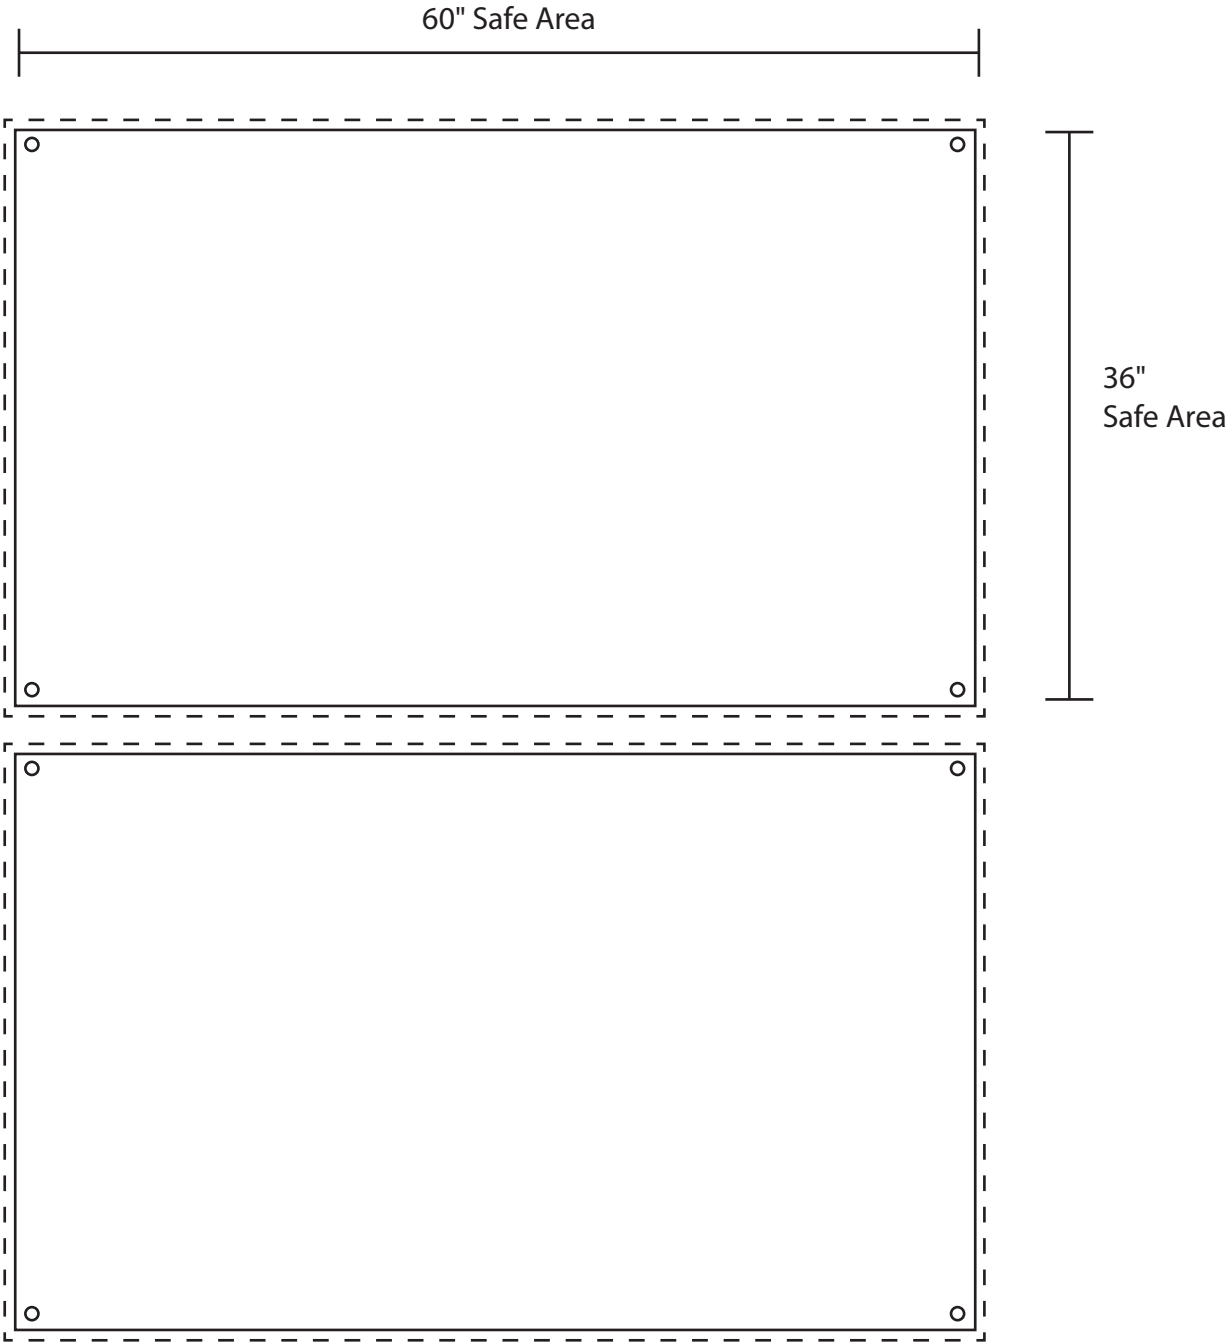

Banner 2' x 3' One Sided

- Raster artwork must be at least 75 PPI (pixels per inch) at actual printed size
- Vector artwork recommended for logos and text
- Outer Dotted line indicates bleed

Dotted line represents bleed for seam and grommets

Banner 2' x 3' Double Sided

- Raster artwork must be at least 75 PPI (pixels per inch) at actual printed size
- Vector artwork recommended for logos and text
- Outer Dotted line indicates bleed

Dotted line represents bleed for seam and grommets

Banner 3' x 5' One Sided

- Raster artwork must be at least 75 PPI (pixels per inch) at actual printed size
- Vector artwork recommended for logos and text
- Outer Dotted line indicates bleed

Dotted line represents bleed for seam and grommets

Banner 3' x 5' Double Sided

- Raster artwork must be at least 75 PPI (pixels per inch) at actual printed size
- Vector artwork recommended for logos and text
- Outer Dotted line indicates bleed

Dotted line represents bleed for seam and grommets