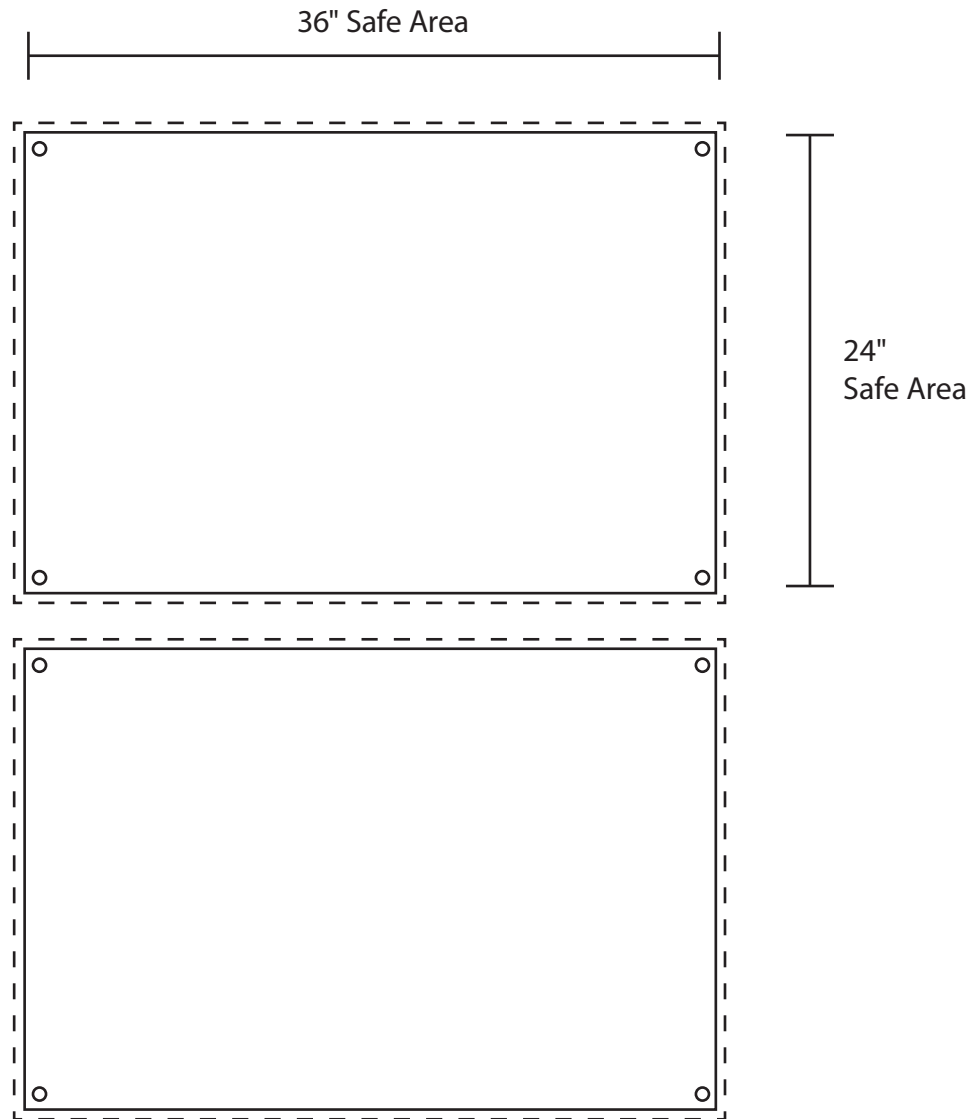

Banner 2' x 3' One Sided

- Raster artwork must be at least 75 PPI (pixels per inch) at actual printed size
- Vector artwork recommended for logos and text
- Outer Dotted line indicates bleed

Dotted line represents bleed for seam and grommets

Banner 2' x 3' Double Sided

- Raster artwork must be at least 75 PPI (pixels per inch) at actual printed size
- Vector artwork recommended for logos and text
- Outer Dotted line indicates bleed

Dotted line represents bleed for seam and grommets

Banner 3' x 5' One Sided

- Raster artwork must be at least 75 PPI (pixels per inch) at actual printed size
- Vector artwork recommended for logos and text
- Outer Dotted line indicates bleed

Dotted line represents bleed for seam and grommets

Banner 3' x 5' Double Sided

- Raster artwork must be at least 75 PPI (pixels per inch) at actual printed size
- Vector artwork recommended for logos and text
- Outer Dotted line indicates bleed

Dotted line represents bleed for seam and grommets